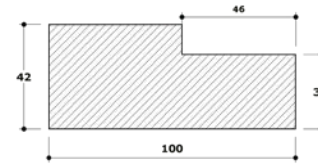

FEATURES

Available in Prefinished Oak, Walnut & White primed.

Solid engineered timber or plywood*

*(Primed only)

SIZES

2077M x 1100 x 133 x 42mm
2077M x 1100 x 100 x 42mm

PW 2077M x 1000 x 131 x 41mm*

*(Primed only)