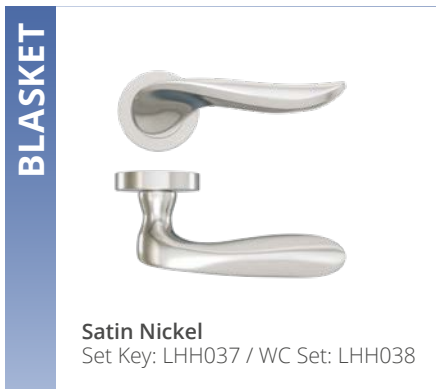

NM2G

UNGLAZED

2032 x 864 x 44mm
2032 x 813 x 44mm
1981 x 762 x 44mm
1981 x 711 x 44mm
1981 x 660 x 44mm
1981 x 610 x 44mm
1981 x 838 x 44mm

NM9G in prefinished oak. Featured skirting and architrave - Ulysses, Primed