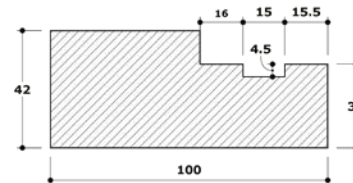

SIZES

2077M x 1100 x 133 x 42mm
2077M x 1100 x 100 x 42mm

PW 2077M x 1000 x 131 x 41mm*

*(Primed only)

FIRE REBATED DOOR FRAMES

Oak

Primed

FEATURES