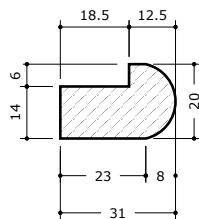

Available in Prefinished Oak & Walnut.

Useful when you need to build out a door frame.

SIZES

2100 x 200 x 16mm

HOCKEY STICK DOOR FRAME

Oak : HSOKO440

Primed : HSPGO340

FEATURES