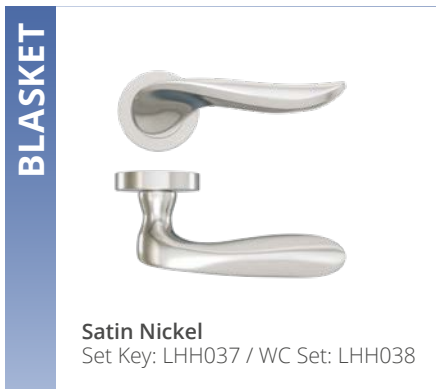

HP35GF

FROSTED

- 2032 x 864 x 44mm
- 2032 x 813 x 44mm
- 1981 x 762 x 44mm
- 1981 x 711 x 44mm
- 1981 x 660 x 44mm
- 1981 x 610 x 44mm
- 1981 x 838 x 44mm

NM1GC in prefinished oak. Featured skirting and architrave - Half Splayed, Primed