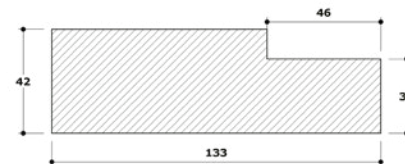

FEATURES

Available in Prefinished Oak, Walnut & White primed.

Solid engineered timber or plywood*

*(Primed only)

SIZES

2077M x 1100 x 133 x 42mm
2077M x 1100 x 100 x 42mm

PW 2077M x 1000 x 131 x 41mm*

*(Primed only)