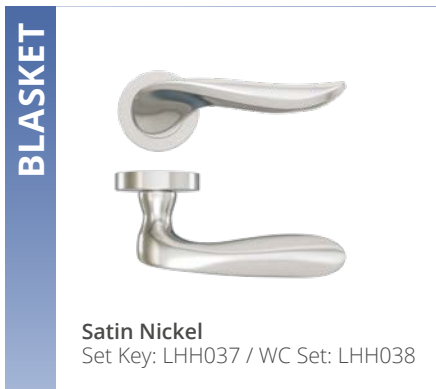

NM11

SOLID

- 2032 x 864 x 44mm
- 2032 x 813 x 44mm
- 1981 x 762 x 44mm
- 1981 x 711 x 44mm
- 1981 x 838 x 44mm