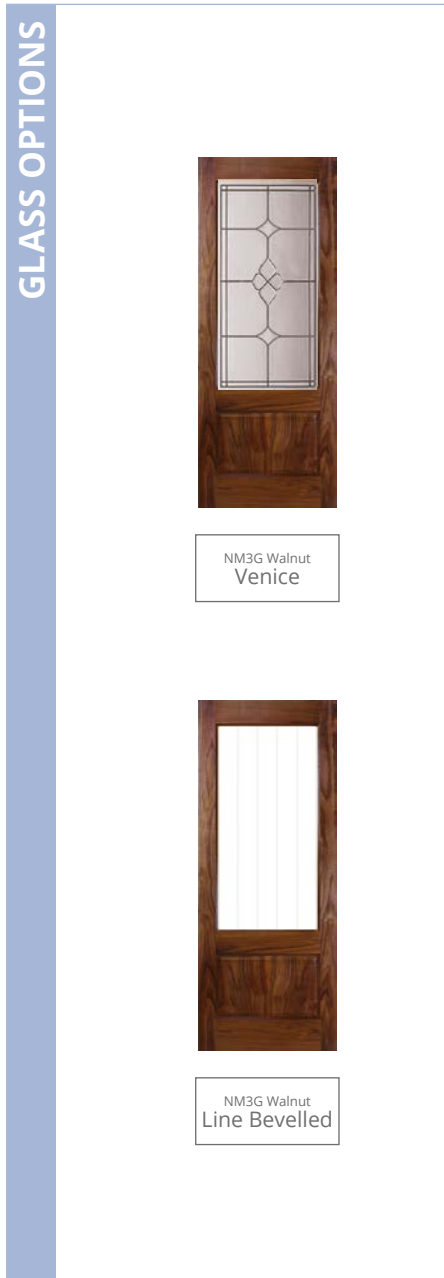

HP35GF

FROSTED

2032 x 864 x 44mm
2032 x 813 x 44mm
1981 x 762 x 44mm
1981 x 711 x 44mm
1981 x 660 x 44mm
1981 x 610 x 44mm
1981 x 838 x 44mm

NM3 in prefinished walnut. Featured skirting and architrave - Georgian, White Primed