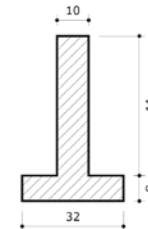

FEATURES

Available in Prefinished Oak, Walnut, Light Grey Ash & White primed.

SIZES

2200 x 52 x 32mm