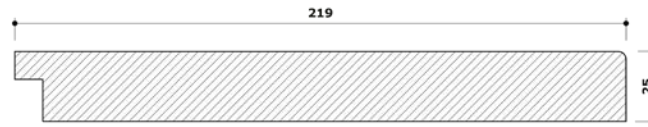

Available in Prefinished Oak & White primed.

Solid engineered timber

FD/EI30 Fire rated door frame

SIZES

2077M x 1100 x 133 x 42mm
2077M x 1100 x 100 x 42mm

ACCESSORIES

PRIMED WINDOW BOARD

Primed : WWB001