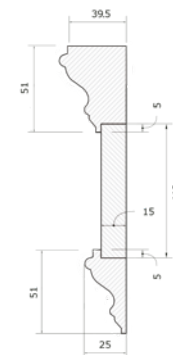

Single pack of wall panelling comes with:

- 1 x (2400mm x 39.5mm x 51 mm) length of large (top) beading
- 4 x (2400mm x 110mm x 15mm) lengths of board panelling
- 4 x (2400mm x 25mm x 51mm) lengths of (inside) beading

For further information visit our website at www.deantadoors.ie or please contact your local stockist.