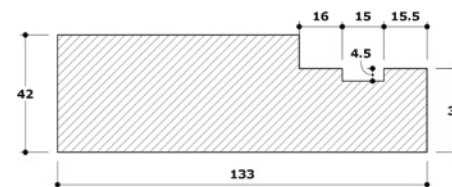

SIZES

2077M x 1100 x 133 x 42mm
2077M x 1100 x 100 x 42mm

PW 2077M x 1000 x 131 x 41mm*

*(Primed only)

FIRE REBATED DOOR FRAMES

Oak

Primed

FEATURES