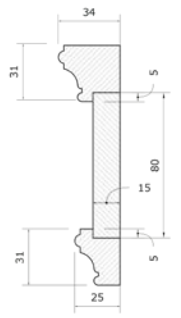

Single pack of wall panelling comes with:

- 1 x (2400mm x 34mm x 31mm) length of large (top) beading
- 4 x (2400mm x 80mm x 15mm) lengths of board panelling
- 4 x (2400mm x 25mm x 31mm) lengths of (inside) beading

For further information visit our website at www.deantadoors.ie or please contact your local stockist.

Wall panel a typical 15 x 8ft hallway from as little as €325