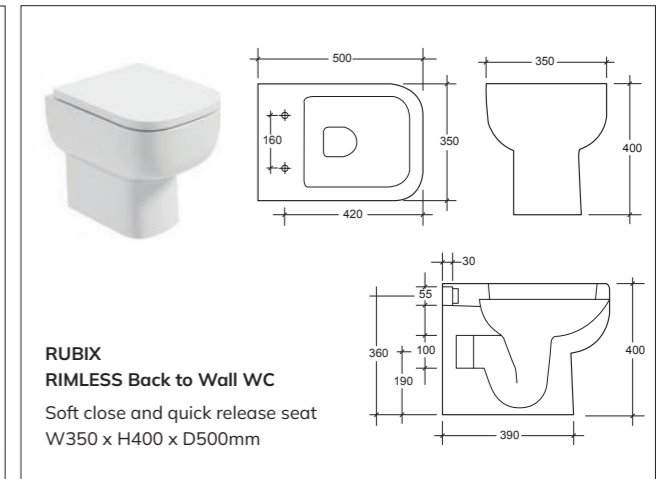

RUBIX
Open Back Close Coupled WC
Wc, cistern & fittings, 6/4L push button
Soft close quick release seat
W365 x H780 x D600mm