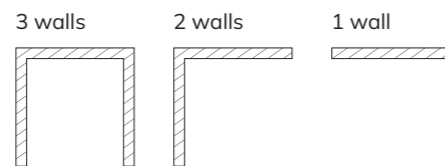

Anti-slip

For added safety and peace of mind, our range of acrylic capped Low Profile and Ultracast trays are available to buy with an Anti-Slip protection applied. If choosing this option, please allow for an approximate delivery time of 4 weeks.

Your Space

Choose the right shower tray by planning ahead. Consider the footprint size you can allow for the tray, and which shape works best for your room.

We have options including square, rectangle and quadrant trays. Your tray may be installed in a recessed or flat to floor application. Choose from a host of styles including ultra-low-profile Slate, acrylic capped low-profile, or the Ultracast range.

Need any help? Just ask us.