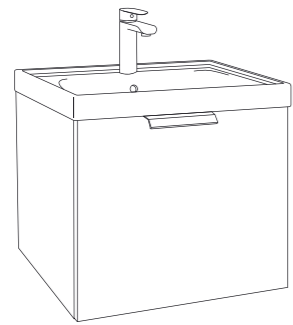

Bathroom Furniture Guide

When it comes to designing your bathroom, your choice of bathroom furniture can make a world of difference. Remember, your bathroom furniture should not only be functional but also complement your design preferences. Whether you have a spacious bathroom or a compact one, this comprehensive guide will help you navigate through various furniture options, styles, and tips to make the most of your space.

Wall Hung

An excellent choice for modern bathrooms, wall hung units offer elegant design while also maximising floor space, which can be especially useful in compact bathrooms. With flexibility in installation, you can set the vanity unit at a height that suits you and your family's comfort, ensuring a personalised and ergonomic experience.