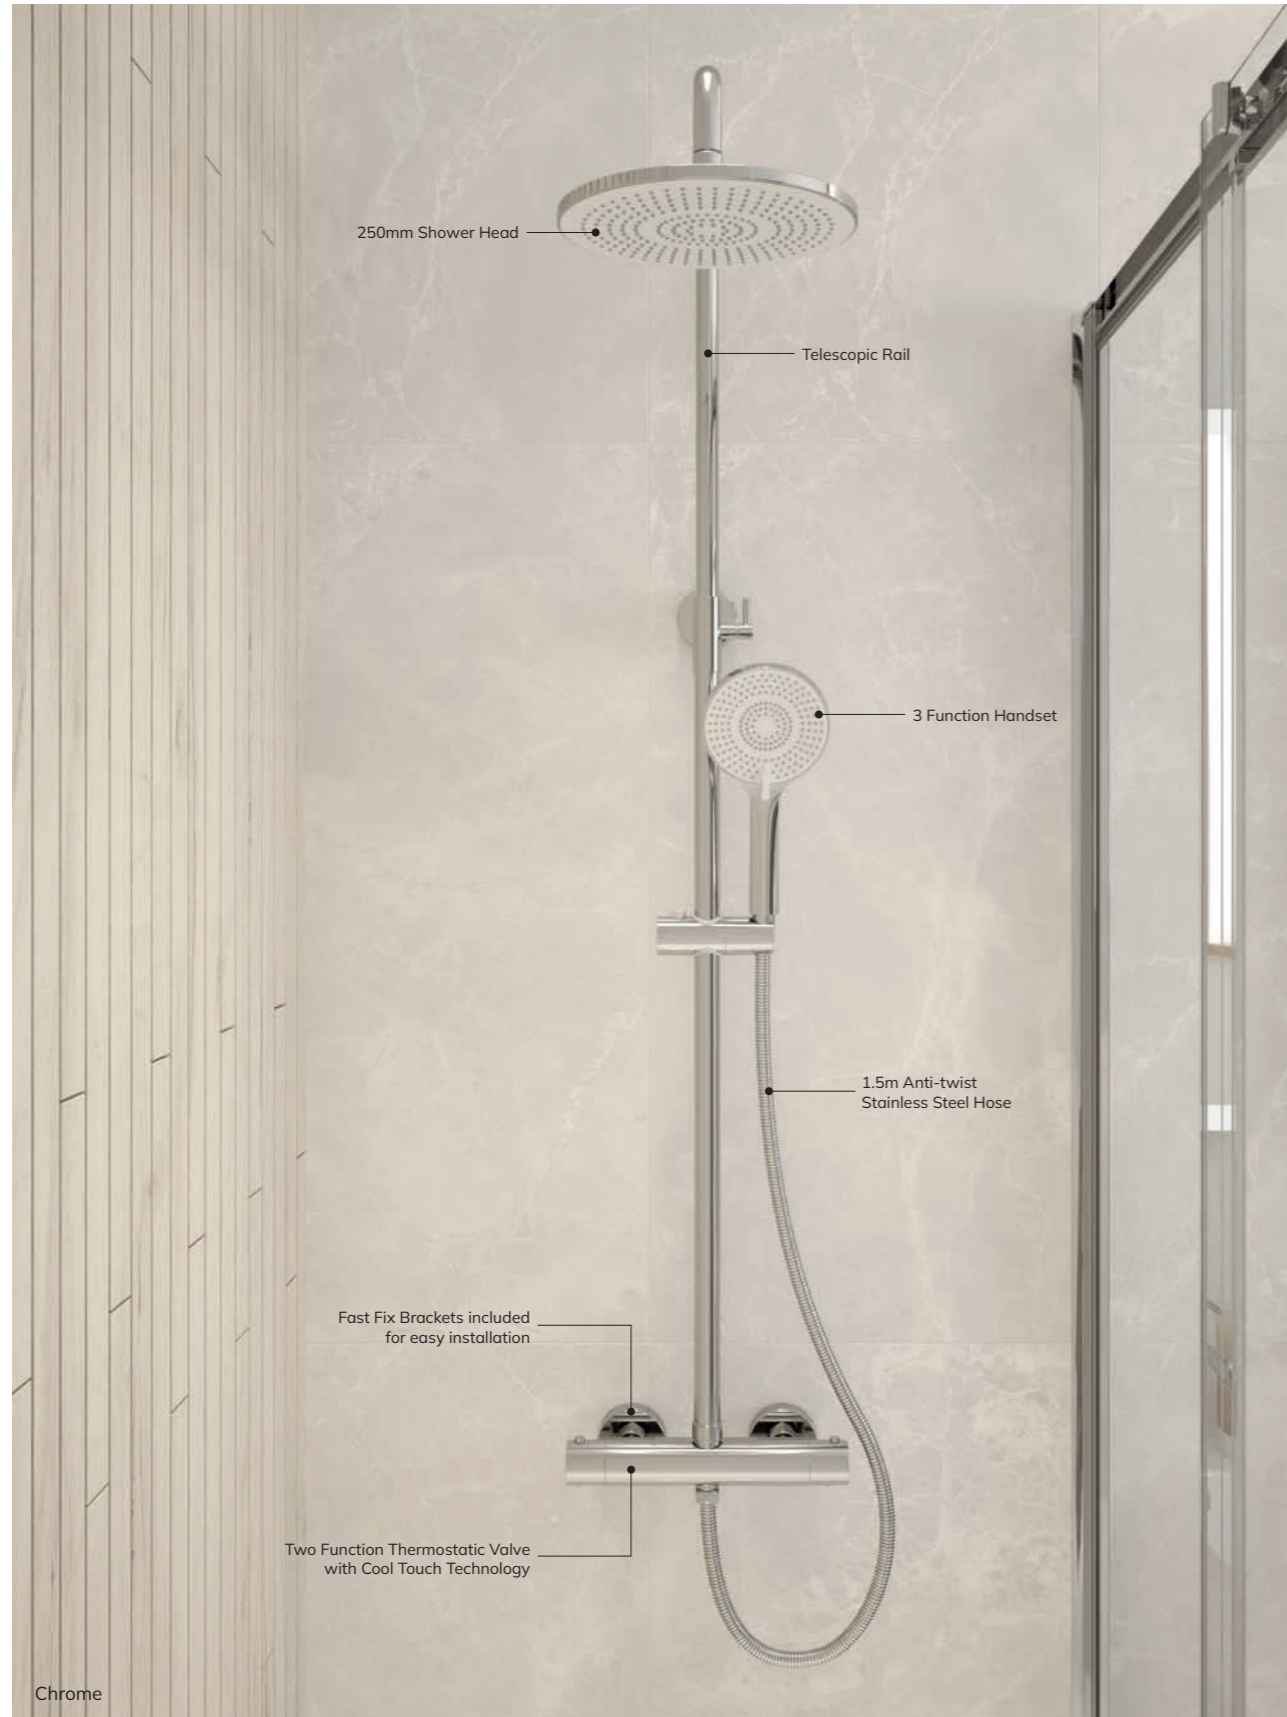

ALITA

Rain Thermostatic Shower Kit

Chrome