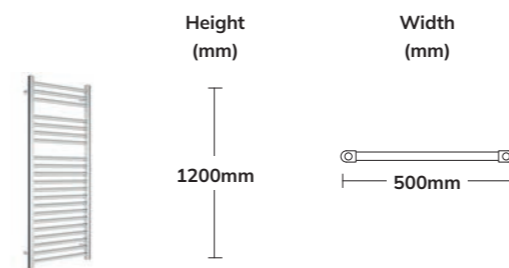

Matt Black

Finish/Colour	Pipe Centre (mm)	BTU	Code	Price
Polished Steel	450	1376	UHT00001	€495
Matt Black	450	1743	UHT00002	€495
Brushed Gold	450	1376	UHT00003	€595
Brushed Nickel	450	1376	UHT00004	€595