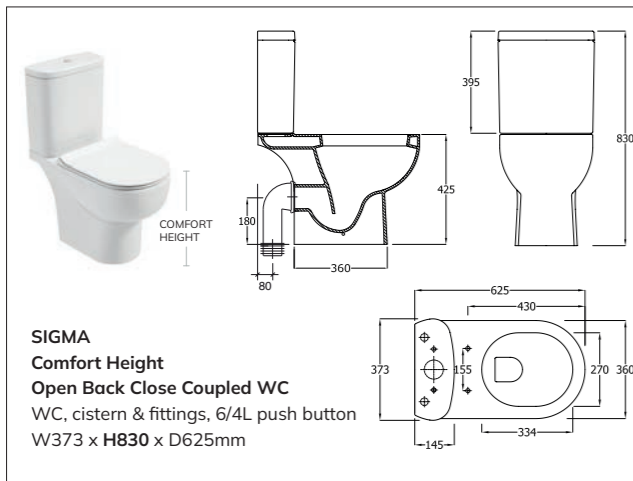

SCALA
Back to Wall Bidet
W360 x H400 x D550mm

SIGMA
Rimless Wall Hung WC
Soft close quick release seat
W360 x H430 x D550mm

SIGMA
Comfort Height
Open Back Close Coupled WC
WC, cistern & fittings, 6/4L push button
W373 x H830 x D625mm