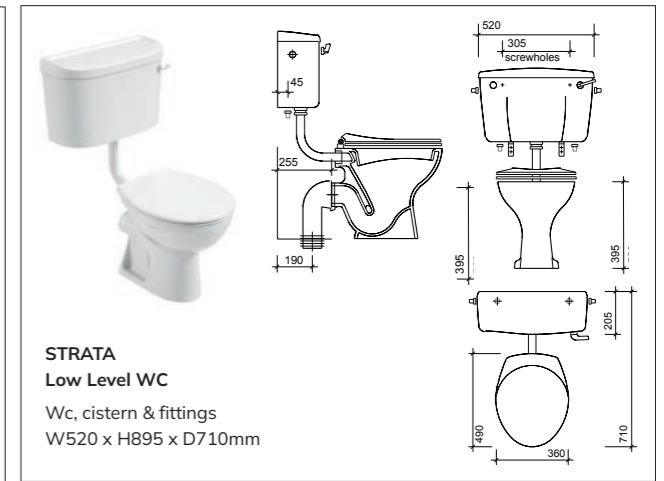

CHLOE
Fully Shrouded WC
Wc, cistern & fittings, 6/4L push button
Soft close quick release seat
W380 x H780 x D650mm

STRATA
Low Level WC
Wc, cistern & fittings
W520 x H895 x D710mm