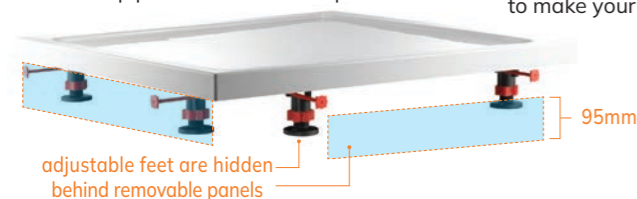

adjustable feet are hidden behind removable panels

KRISTAL
LOW PROFILE
SHOWER TRAYS

€155