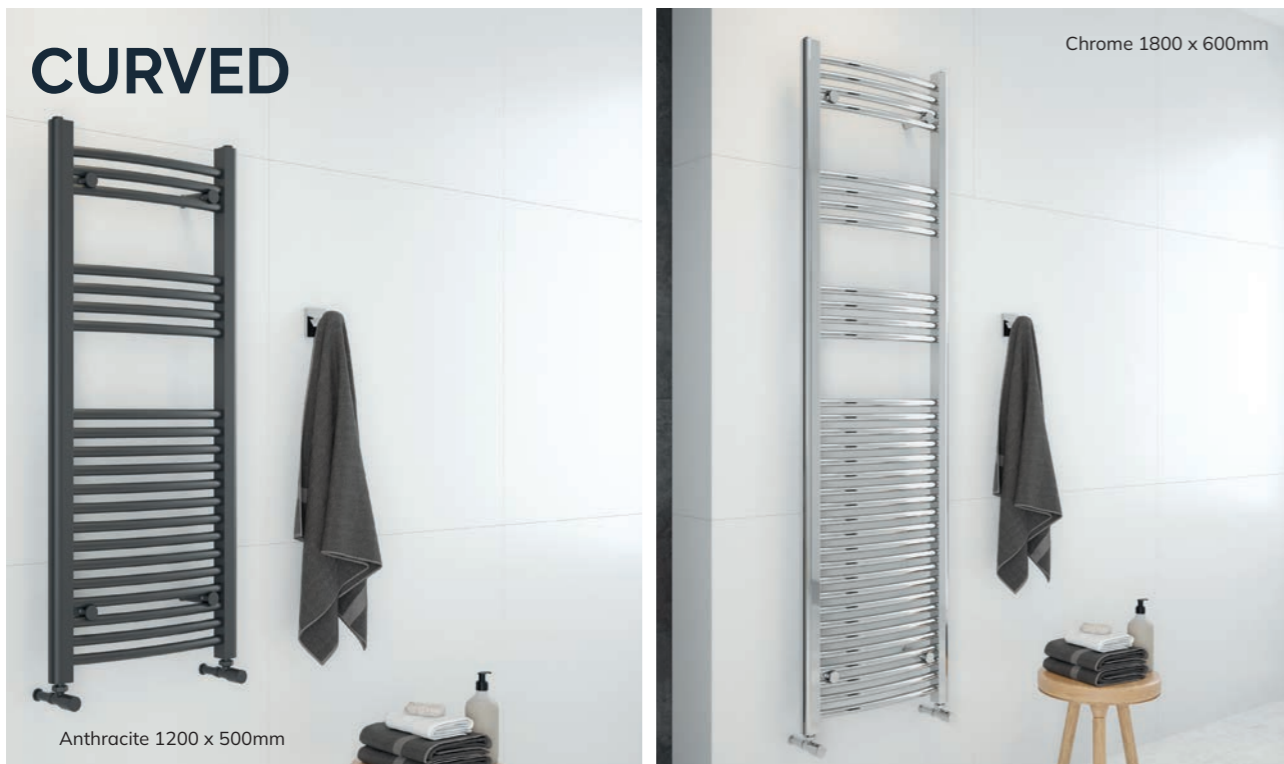

Height (mm)	Width (mm)	Finish/Colour	Pipe Centre (mm)	BTU	Code	Price
1800	500	Chrome	460	2259	STW185CCP	€290
		—	—	—	—	—
	600	Chrome	560	2570	STW186CCP	€305
		—	—	—	—	—
1200	500	Chrome	460	1436	STW125CCP	€210
		Anthracite	460	2154	STW125CAT	€195
	600	Matt Black	460	2154	STW125CBLK	€195
		Chrome	560	1633	STW126CCP	€230
800	500	Anthracite	560	2451	STW126CAT	€210
		Matt Black	560	2451	STW126CBLK	€210
	600	Chrome	460	1027	STW085CCP	€155
		Anthracite	460	1540	STW085CAT	€145
	500	Matt Black	460	1540	STW085CBLK	€145
		Chrome	560	1168	STW086CCP	€170
	600	Anthracite	560	1572	STW086CAT	€155
		Matt Black	560	1572	STW086CBLK	€155

Height (mm)	Width (mm)	Finish/Colour	Pipe Centre (mm)	BTU	Code	Price
1800	500	Chrome	460	2259	STW185SCP	€290
		—	—	—	—	—
	600	Chrome	560	2570	STW186SCP	€305
		—	—	—	—	—
1200	500	Chrome	460	1436	STW125SCP	€210
		Anthracite	460	2154	STW125SAT	€195
	600	Matt Black	460	2154	STW125SBLK	€195
		Chrome	560	1633	STW126SCP	€230
800	500	Anthracite	560	2451	STW126SAT	€210
		Matt Black	560	2451	STW126SBLK	€210
	600	Chrome	460	1027	STW085SCP	€155
		Anthracite	460	1540	STW085SAT	€145
	500	Matt Black	460	1540	STW085SBLK	€145
		Chrome	560	1168	STW086SCP	€170
	600	Anthracite	560	1572	STW086SAT	€155
		Matt Black	560	1572	STW086SBLK	€155