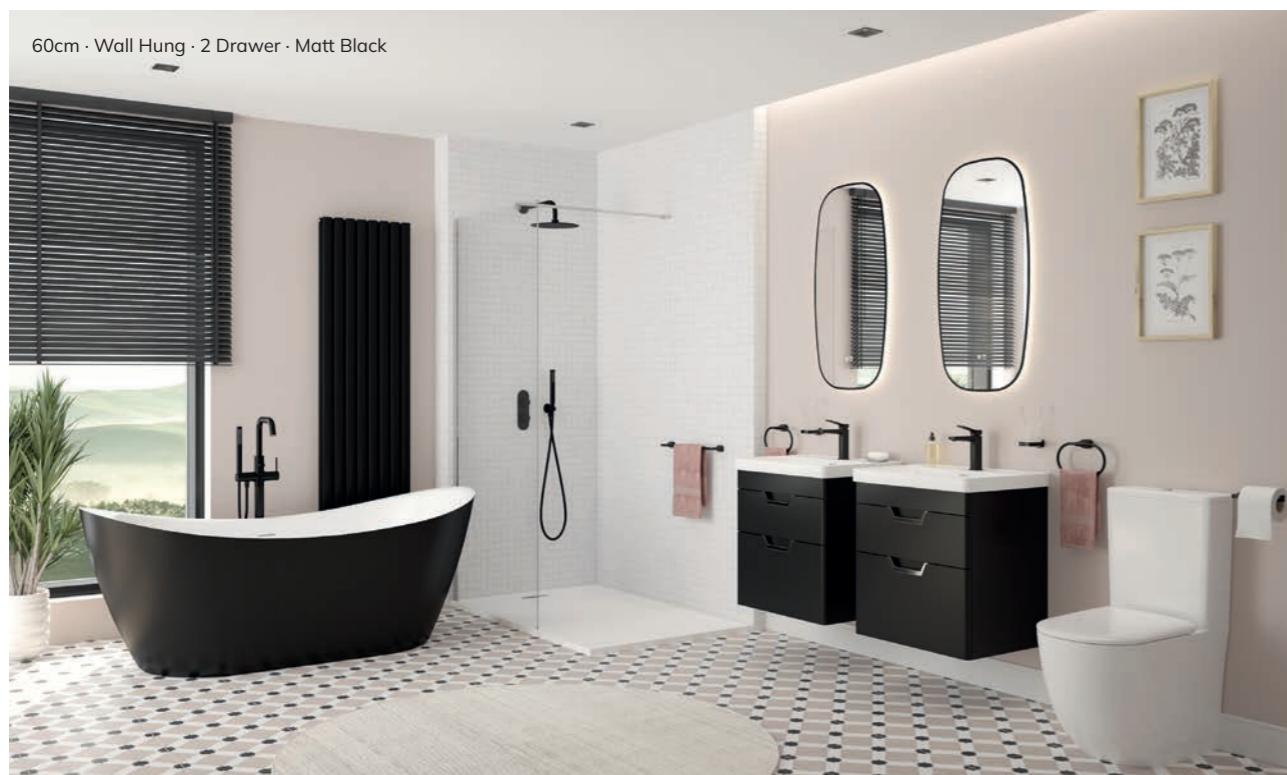

Unit Options

Colour Options

Handle Options

50cm · Wall Hung · 1 Drawer · Coral Green Matt

80cm · Wall Hung · 1 Drawer · Wreath Green Matt

60cm · Wall Hung · 2 Drawer · Matt Black

See Pages 70 - 71 for Coordinating
Wall Columns, WC Units & Bath Panels