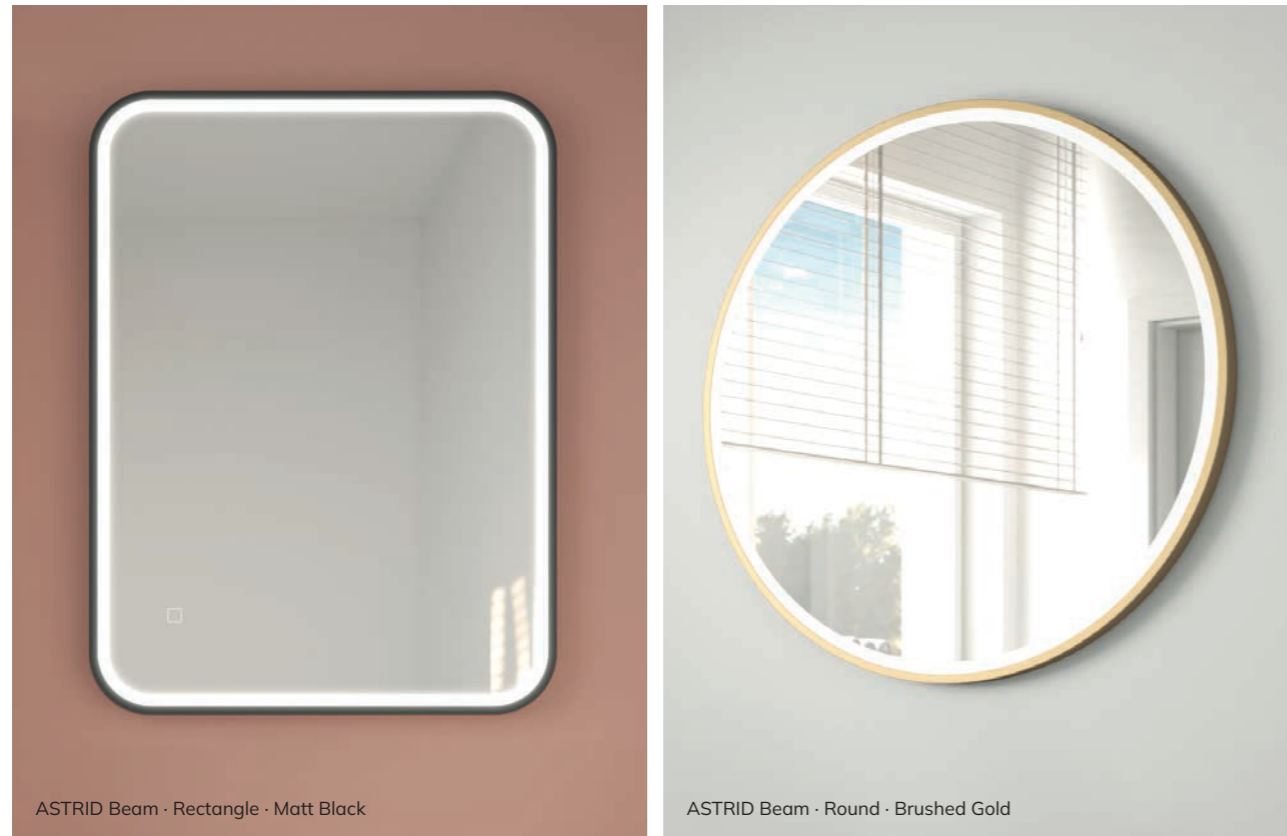

ECHO Round

- Suitable for Bathroom Zones 2 & 3
- Energy Efficient LED lights
- Dimmable Ambient Lighting
- Touch Switch
- Heated Demister Pad
- IP44 Rated

Size	Plain	Matt Black	Brushed Gold
Ø600mm	UM0059 €395	UM0061 €465	UM0062 €465
Ø800mm	UM0060 €445	UM0063 €495	UM0064 €495

ECHO Rectangle

- Suitable for Bathroom Zones 2 & 3
- Energy Efficient LED lights
- Dimmable Ambient Lighting
- Touch Switch
- Heated Demister Pad
- IP44 Rated

Size	Plain	Matt Black	Brushed Gold
W500 x H700	UM0053 €445	UM0055 €485	UM0056 €485
W600 x H800	UM0054 €495	UM0057 €575	UM0058 €575

ASTRID

ASTRID Beam - Rectangle - Matt Black

ASTRID Beam - Round - Brushed Gold

ASTRID Beam

- Suitable for Bathroom Zones 2 & 3
- Matt Black or Brushed Gold metal frame
- Portrait or Landscape
- Colour temperature changing LED
- Energy Efficient LED lights
- Heated Demister Pad
- Touch Switch
- IP44 Rated