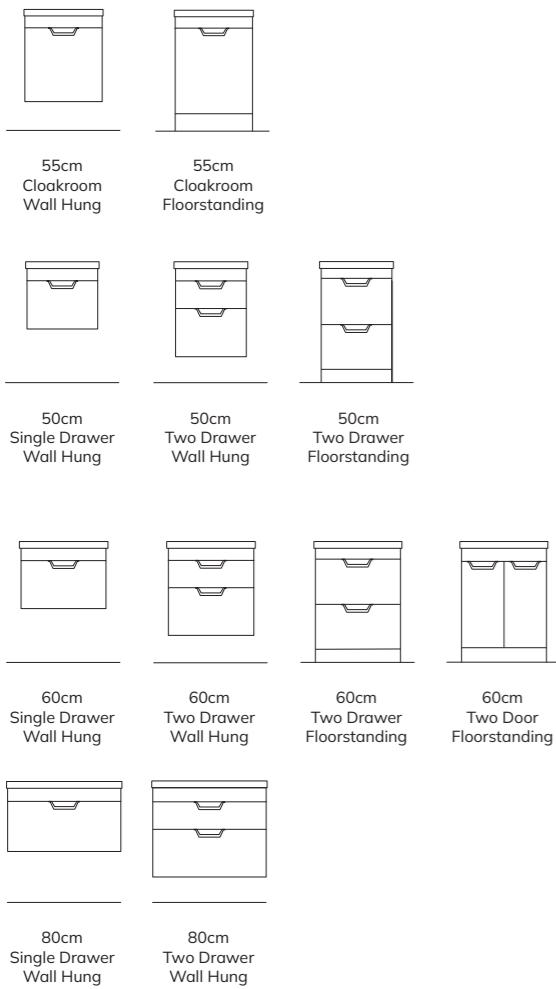

50cm · Wall Hung · 1 Drawer · Coral Green Matt

Unit Options