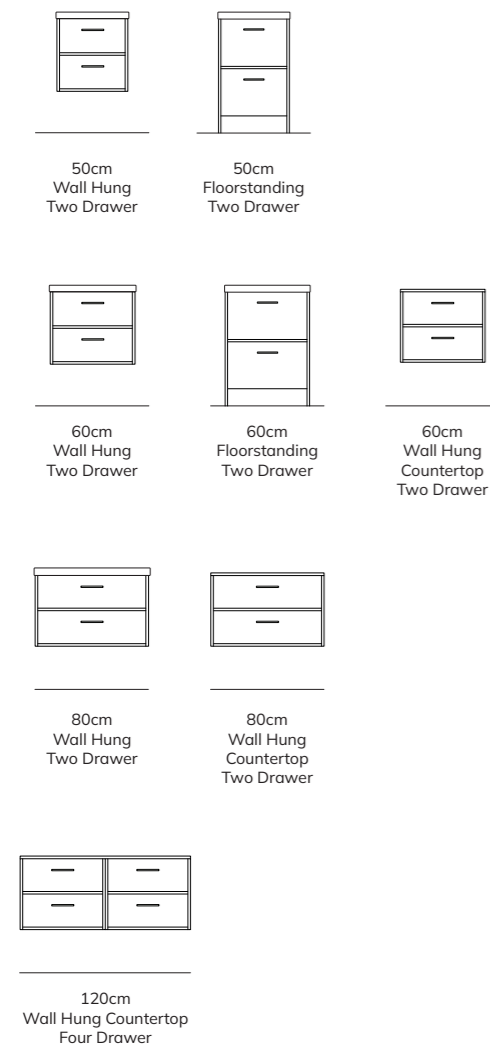

50cm · Wall Hung · 2 Drawer · Matt Black

Unit Options