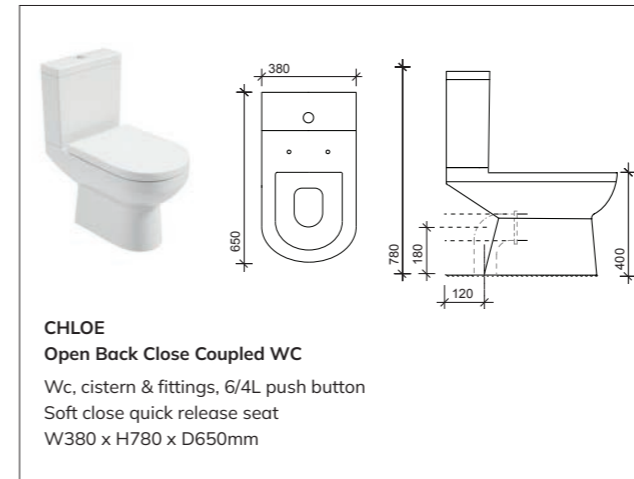

RUBIX
RIMLESS Back to Wall WC
 Soft close and quick release seat
 W350 x H400 x D500mm

SCALA
Back to Wall Bidet
 W360 x H400 x D550mm

SIGMA
Comfort Height
Fully Shrouded Close Coupled WC
 Wc cistern & fittings, 6/4L push button
 W373 x H830 x D625mm