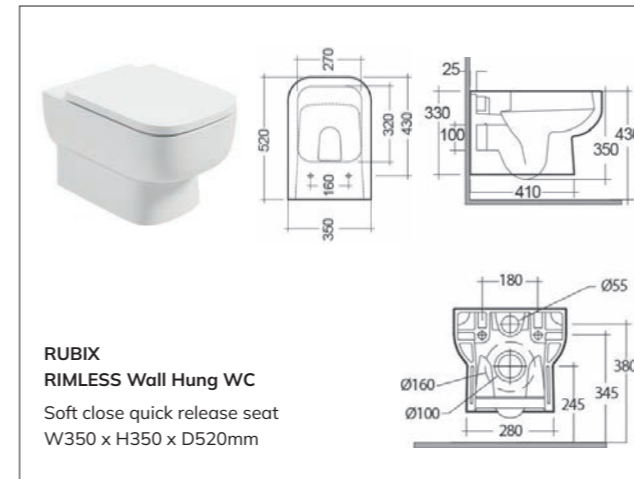

SIGMA
Back to Wall WC
Soft close quick release seat
W360 x H425 x D550mm