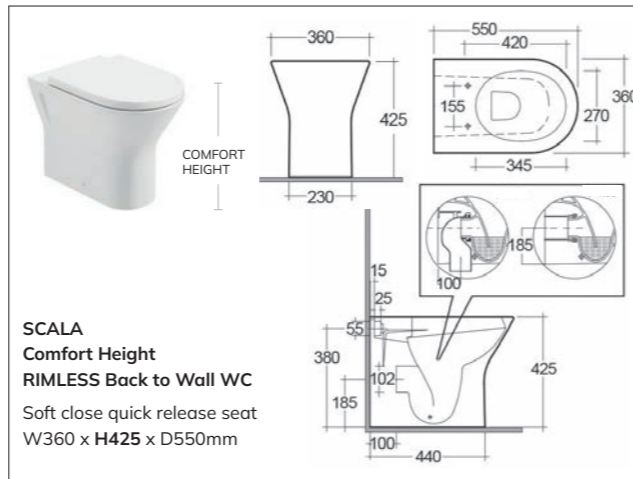

SCALA
RIMLESS Wall Hung WC
W360 x H320 x D520mm