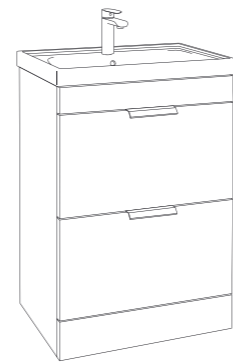

Wall Hung

An excellent choice for modern bathrooms, wall hung units offer elegant design while also maximising floor space, which can be especially useful in compact bathrooms. With flexibility in installation, you can set the vanity unit at a height that suits you and your family's comfort, ensuring a personalised and ergonomic experience.