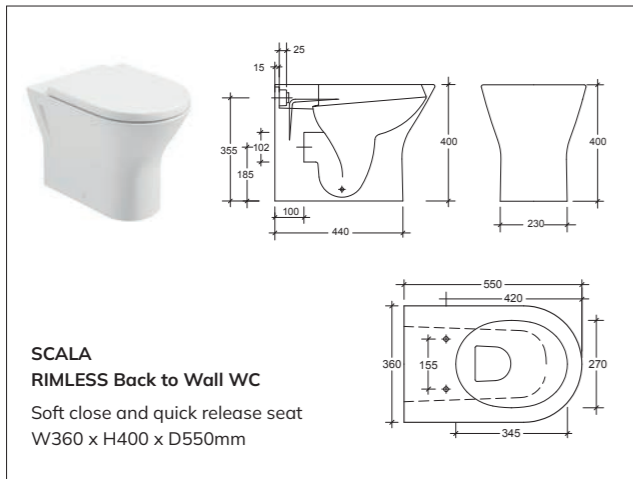

SCALA
Comfort Height
RIMLESS Open Back Close Coupled WC
Wc, cistern & fittings, 6/4L push button,
W370 x H850 x D665mm