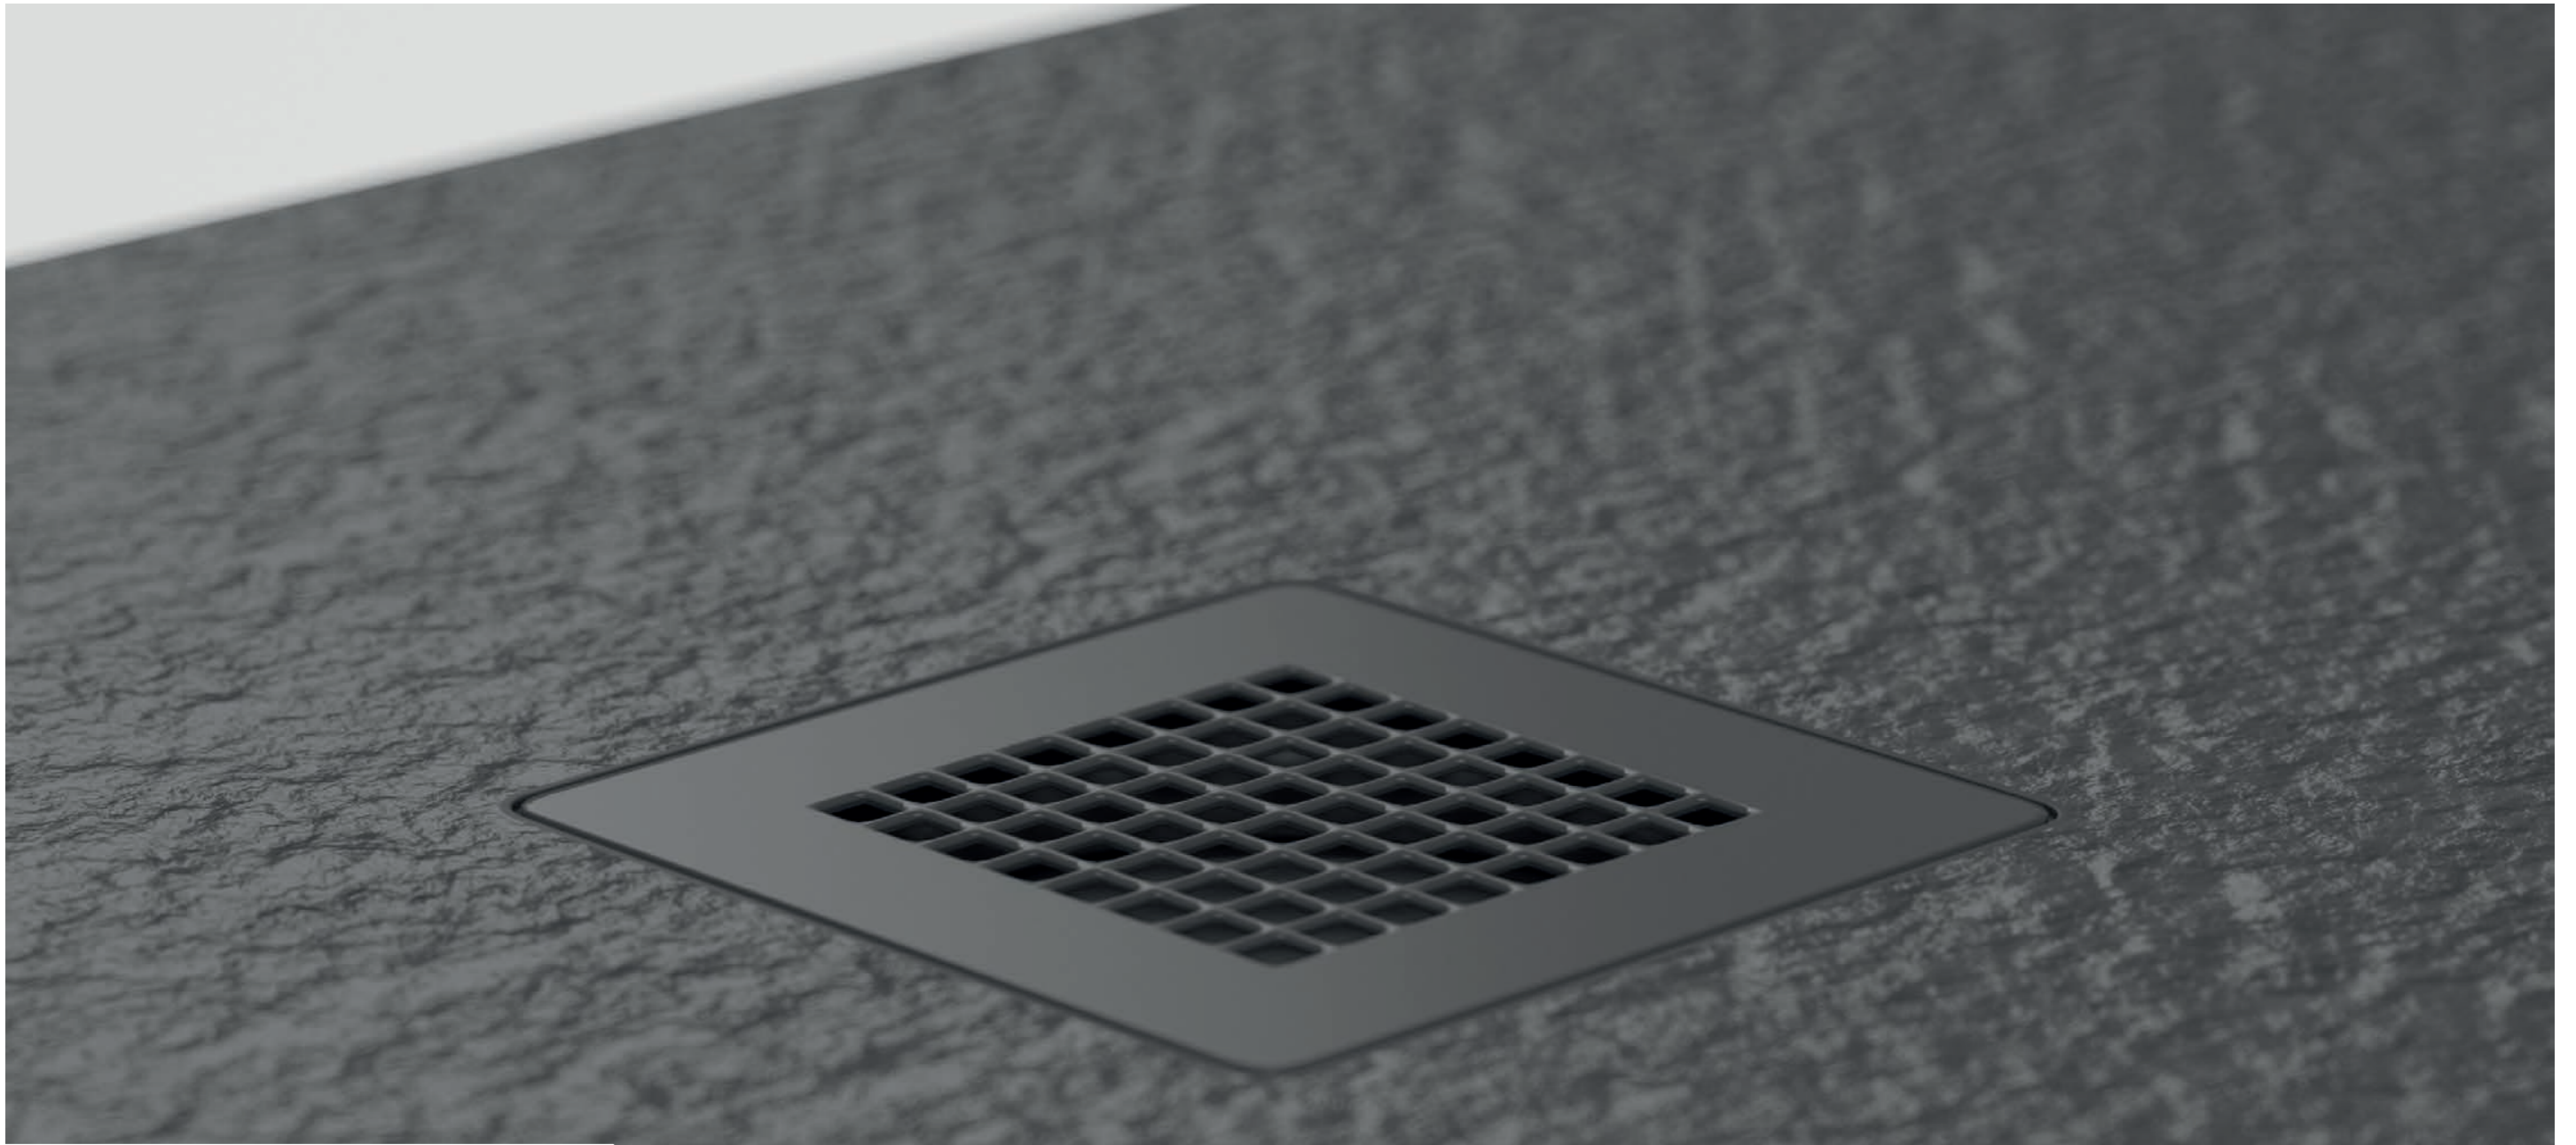

SHOWER TRAYS

Welcome to our exceptional shower tray collection, where stunning design meets unrivalled functionality. Our shower trays feature textured finishes, including slate trays with a wide array of colour options, adding a touch of elegance and style to your bathroom. With built-in slip-resistant properties, safety is never compromised.

Crafted with utmost durability and quality, our shower trays are built to withstand the test of time. From compact square trays to spacious rectangular options, our collection offers a variety of shapes and sizes to suit any bathroom design and layout. Elevate your shower experience with our exquisite range of shower trays, where superior design and practicality converge.