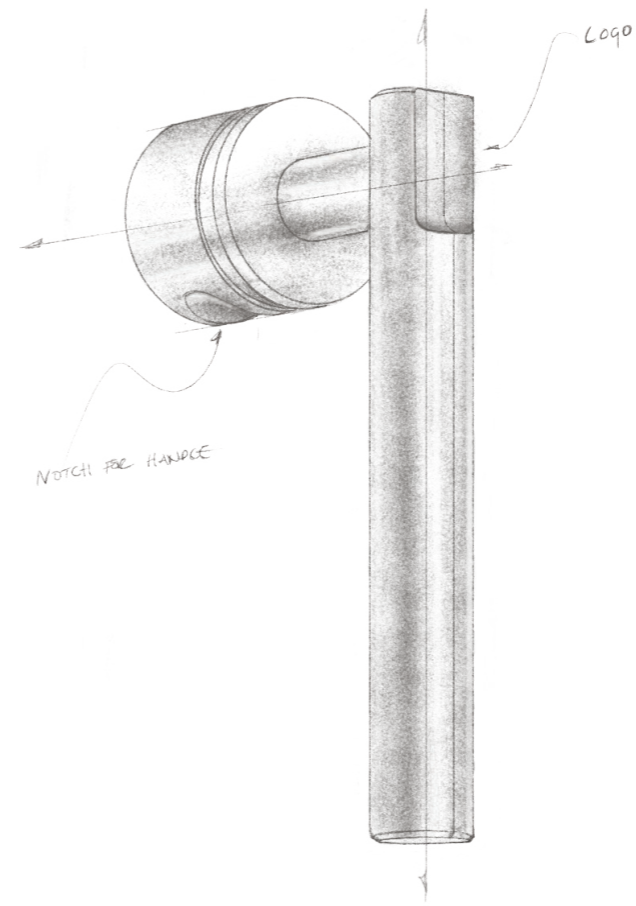

Easy Glide
Rollers

Dual Stainless
Steel handle

Aluminium
Frame

Push Down
Easy Clean Rollers

FOR SHOWER TRAYS

See pages 288 - 297

NEW RANGE

ZEBA Shower Doors