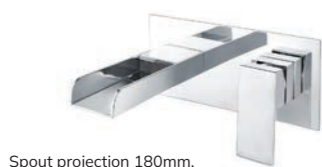

Spout projection 180mm.
Basin waste not included with wall mounted basin mixer

Wall Mounted Basin Mixer

Min. operating pressure: 0.5 bar

- Chrome MYKBIN007 **€235**