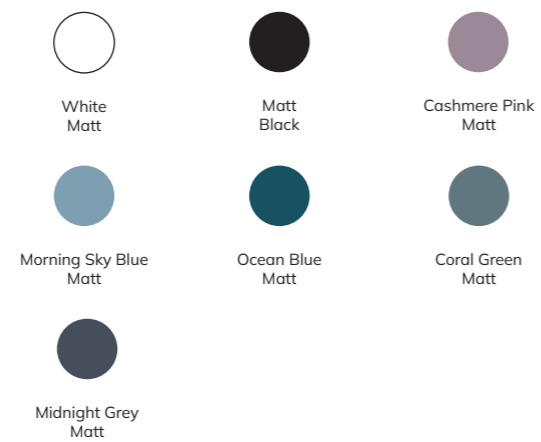

Unit Options

Colour Options

Handle Options

50cm · Wall Hung · 2 Drawer · Matt Black

60cm · Countertop · 2 Drawer · Ocean Blue Matt

See Pages 70 - 71 for Coordinating
Wall Columns, WC Units & Bath Panels

See Pages 102 - 119
for Matching Mirror Ranges