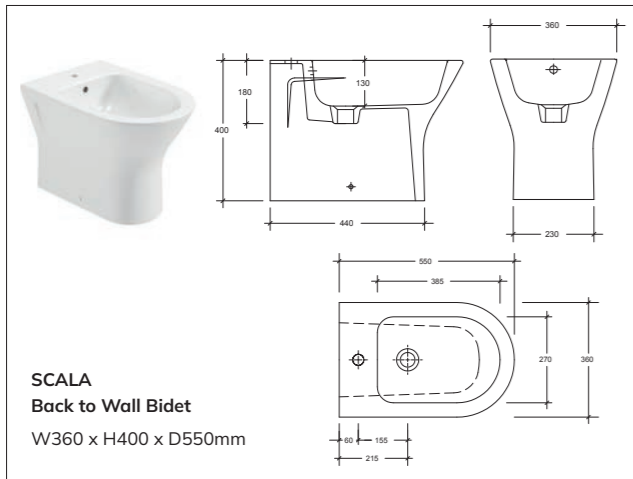

RUBIX
RIMLESS Back to Wall WC
 Soft close and quick release seat
 W350 x H400 x D500mm

SCALA
Back to Wall Bidet
 W360 x H400 x D550mm

SIGMA
Comfort Height
Fully Shrouded Close Coupled WC
 Wc cistern & fittings, 6/4L push button
 W373 x H830 x D625mm