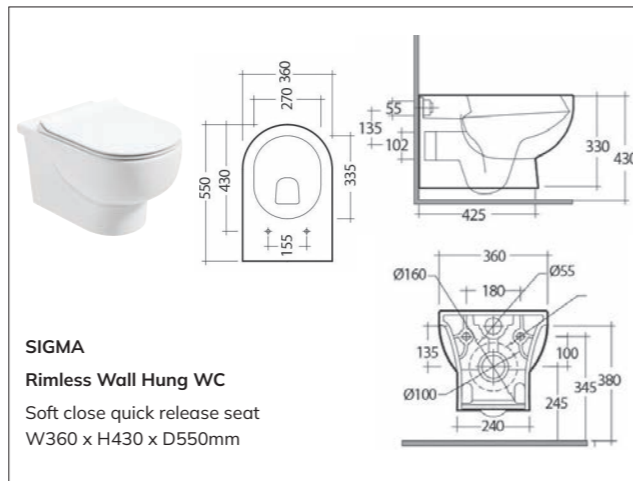

SIGMA
Comfort Height
Fully Shrouded Close Coupled WC
Wc cistern & fittings, 6/4L push button
W373 x H830 x D625mm

SIGMA
Rimless Wall Hung WC
Soft close quick release seat
W360 x H430 x D550mm