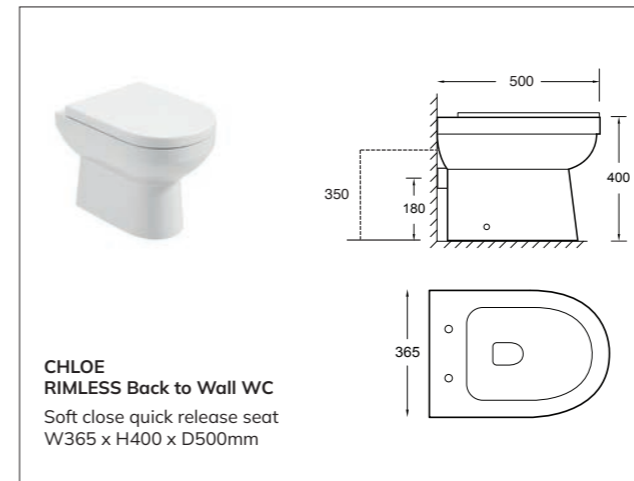

CHLOE
Open Back Close Coupled WC
Wc, cistern & fittings, 6/4L push button
Soft close quick release seat
W380 x H780 x D650mm

STRATA
Low Level WC
Wc, cistern & fittings
W520 x H895 x D710mm

CHLOE
RIMLESS Back to Wall WC
Soft close quick release seat
W365 x H400 x D500mm