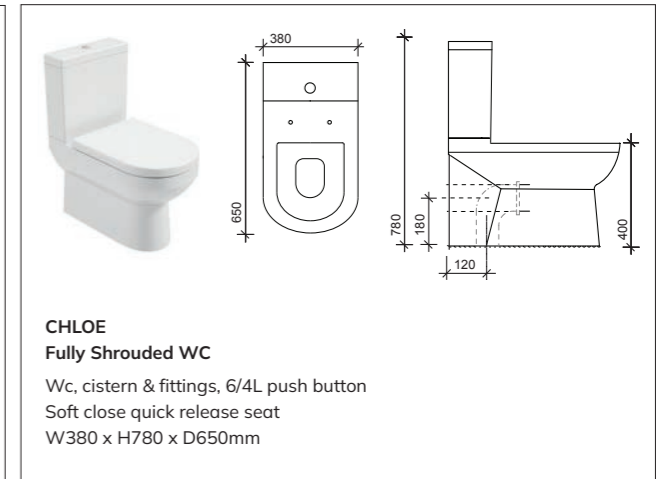

RUBIX
RIMLESS Back to Wall WC
Soft close and quick release seat
W350 x H400 x D500mm