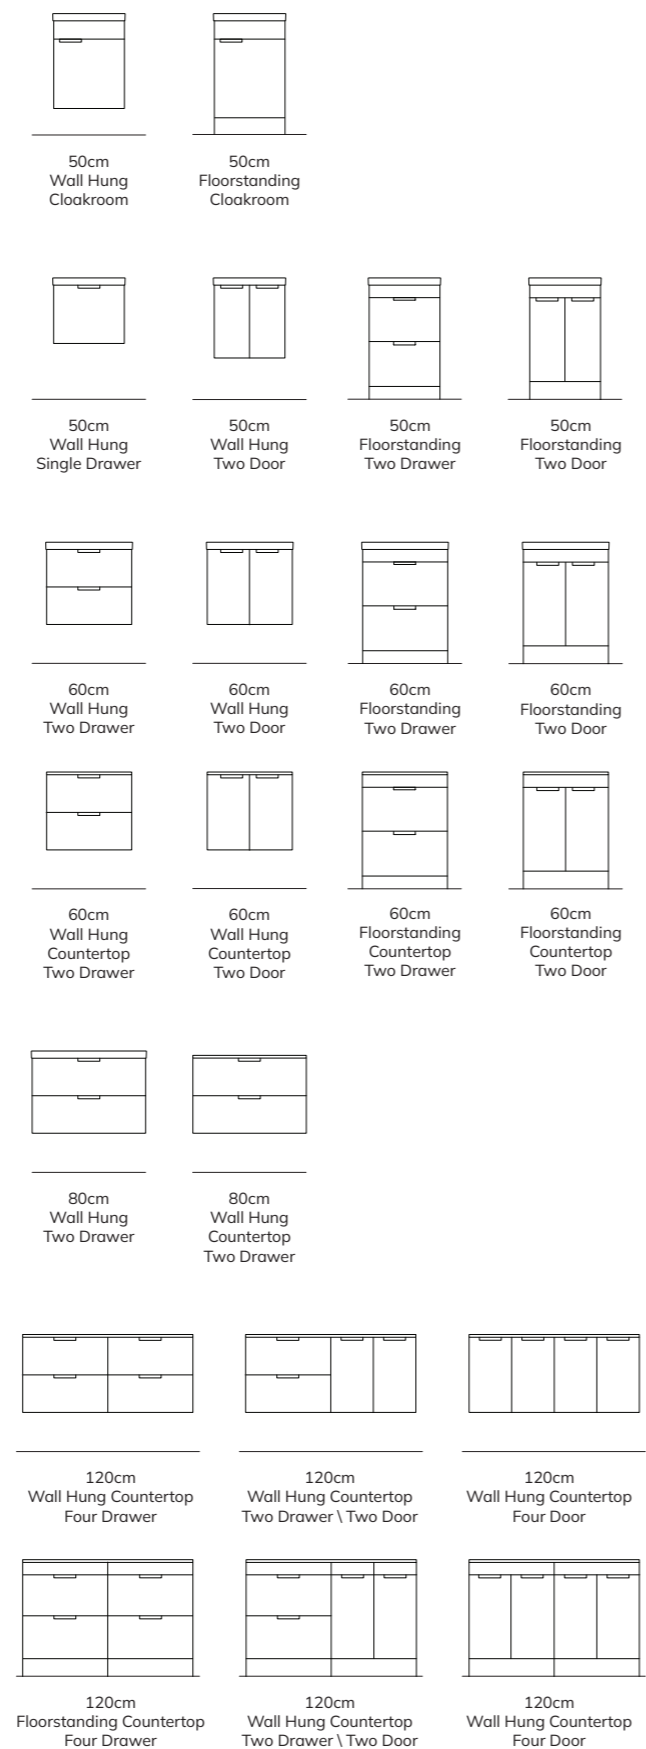

Handle Options

Unit Options