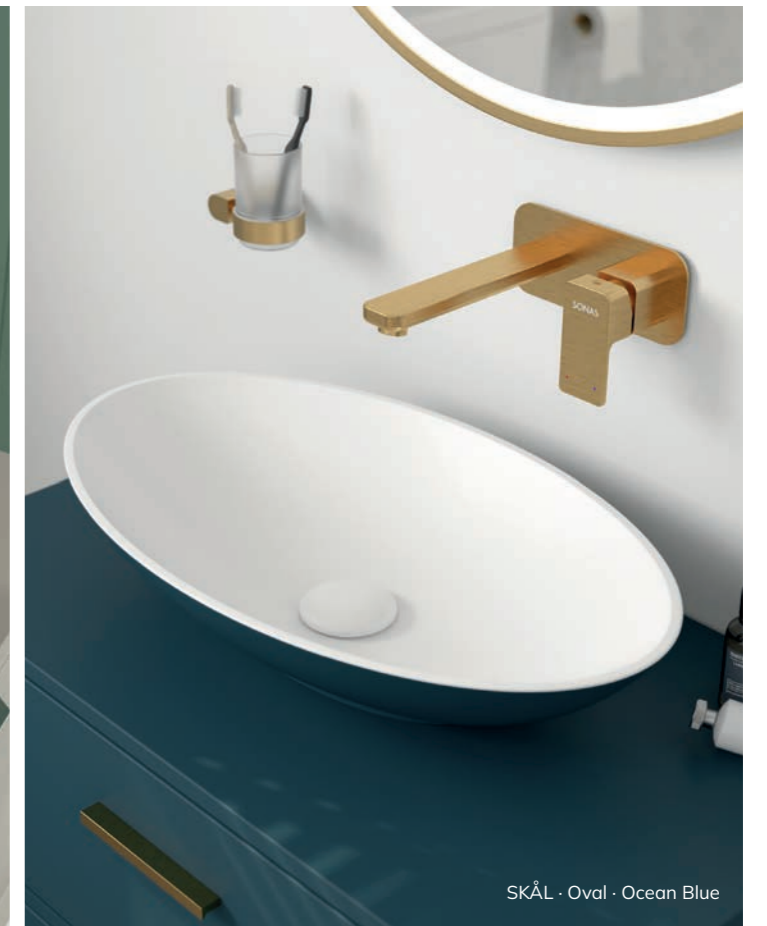

SKÅL

Elegant and bold – the stylish dual-tone SKÅL countertop basin sits proudly on your selected countertop vanity unit. The organic shapes and ultra-sleek profile are achieved by Solid Surface, a natural resin material, with a silky-smooth touch and matt finish. SKÅL Basin showcases a modern, cutting-edge aesthetic. With the resin material, SKÅL embraces new forms - round, oval and rectangular. The palette is chosen to coordinate with the colours in the Scandinavian furniture collection. SKÅL spectrum of shades adds a touch of sophistication to your bathroom. Complete your look with our range of contemporary Freestanding or Wall Mounted Basin Mixers.

Basin Options

Colour Options