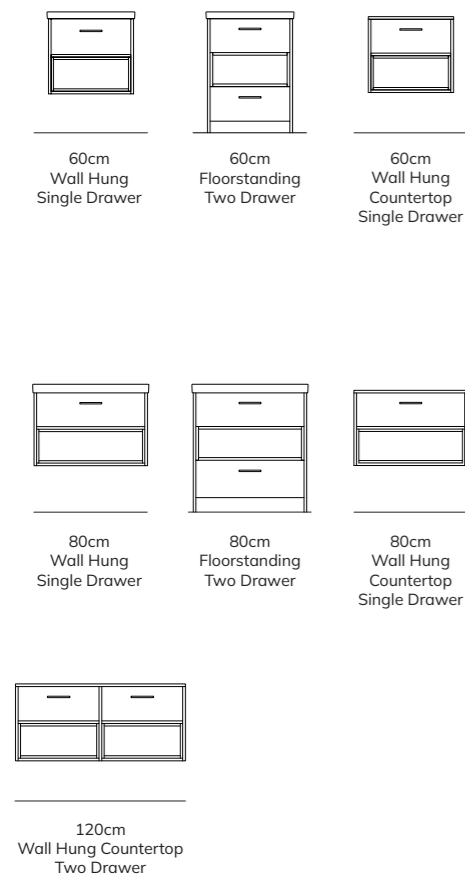

Unit Options