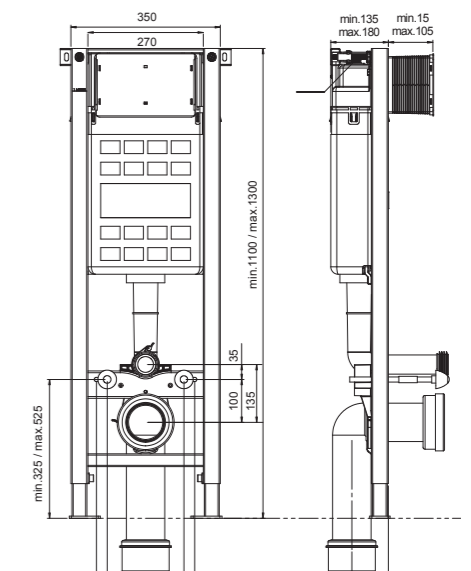

With Circular Flush Plate

- Chrome TO74113P47
- White TO74113P48
- Black TO74113P49
- Gold USW0508
- Nickel USW0509

Install Fascia Plate To Top Or Front