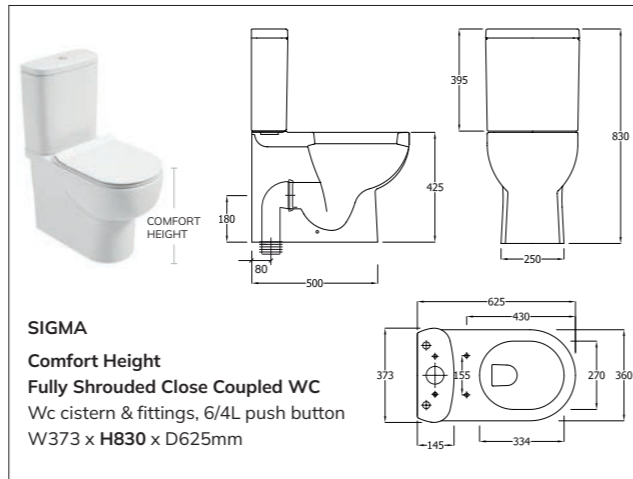

RUBIX
RIMLESS Back to Wall WC
 Soft close and quick release seat
 W350 x H400 x D500mm

SCALA
Back to Wall Bidet
 W360 x H400 x D550mm

SIGMA
Comfort Height
Fully Shrouded Close Coupled WC
 Wc cistern & fittings, 6/4L push button
 W373 x H830 x D625mm