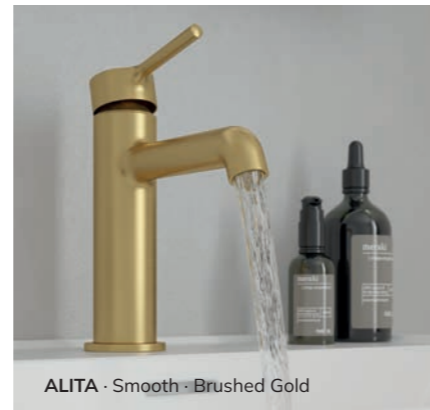

ALITA

Knurled & Smooth Handles Included

Cold Start Technology

Be cool with effortless control over your water temperature. The SONAS ALITA range with cold start technology allows you to save energy and provides the perfect balance of sustainable modern luxury.