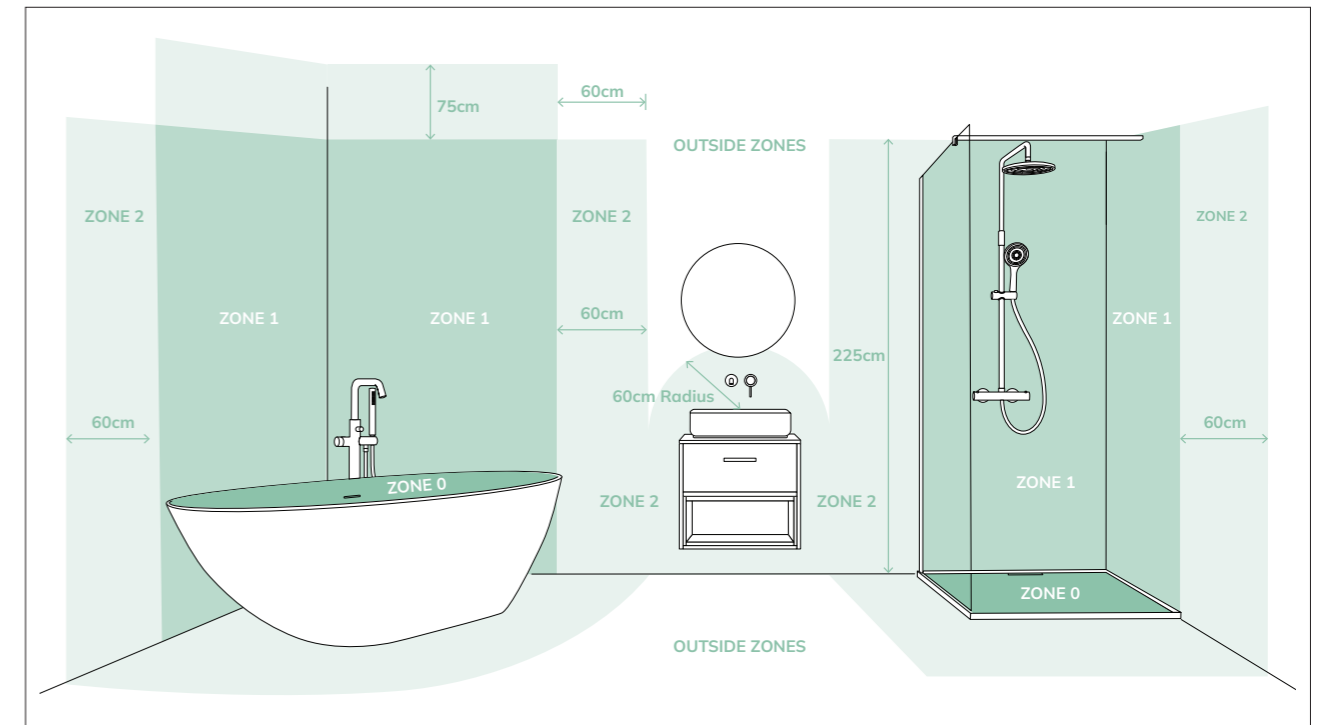

DEMISTER
The integrated pad that gently warms the mirror's surface, preventing the buildup of steam and condensation, leaving your mirror fog free.

PORTRAIT & LANDSCAPE
Allows you to customize the orientation of your mirror to suit your bathroom layout and design preferences.

BLUETOOTH CONNECTIVITY
Wirelessly connect to other Bluetooth-enabled devices and enjoy your favourite music while you prepare for the day.

USB
USB ports provide a convenient charging solution for your devices such as smartphones and tablets. Allowing you to keep your gadgets powered up while you carry out your daily routine.

SOFT CLOSE
Soft close technology allows cabinet doors to close softly and slowly, preventing them from slamming shut.

ZONES
Bathrooms are divided into zones based on their proximity to water sources. These zones determine what types of appliances are allowed, and to what degree they need to be protected against water.

Bathroom Zones

Bathroom electrical zones are defined areas in a bathroom that determine the type of electrical devices and their installation requirements to ensure safety. These zones are classified based on proximity to water sources