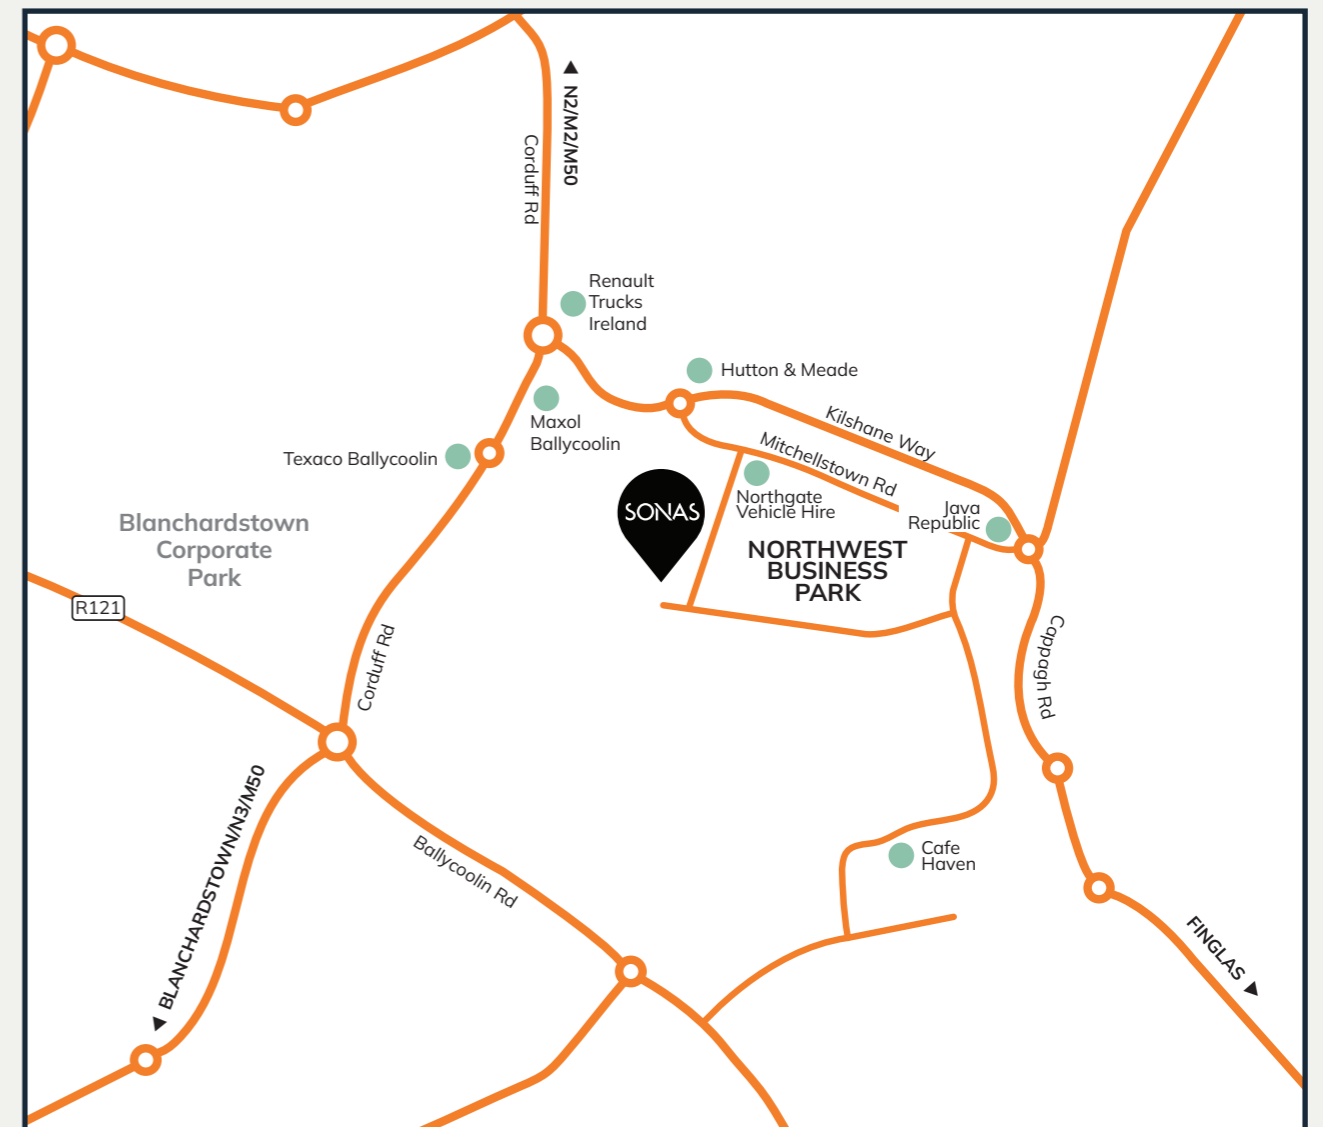

Don't forget to add the hashtag **#mySONAS**

Follow US: @sonasbathrooms

VISIT OUR SHOWROOM

Scan For
Directions

103 Northwest Business Park · Ballycoolin · Dublin 15 · D15 R883

103 Northwest Business Park
Ballycoolin
Dublin 15
D15 R883