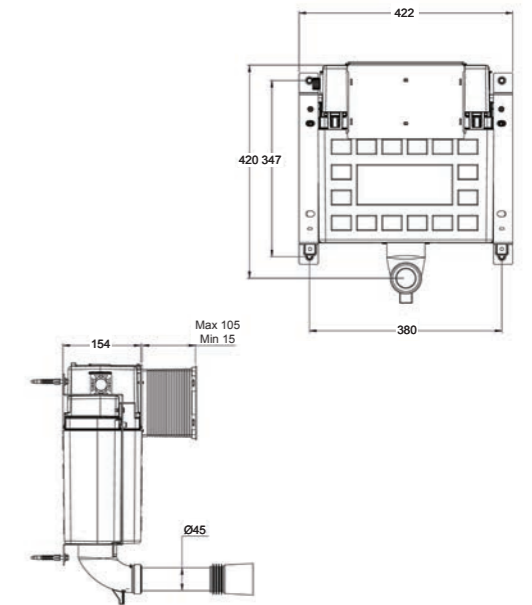

STRATA
Close Coupled WC
Wc, cistern & fittings, 6/4L push button
W430 x H780 x D680mm

STRATA
Wall Hung WC
W360 x H376 x D521mm

STRATA
Back to Wall WC
W360 x H 390 x D 530mm

WESTBURY
Close Coupled WC
Wc, cistern & fittings, ceramic lever
W485 x H780 x D725

WESTBURY
Low Level WC
Wc, cistern & fittings, chrome flushpipe kit, ceramic lever
W493 x H1205 x D745mm

WESTBURY
Back to Wall WC
W385 x H410 x D520mm

WESTBURY
High Level WC
Wc, cistern & fittings
Chrome flushpipe kit, ceramic lever on chain
W493 x H2455-2495 x D655mm

CAMBRIDGE
Lever WC
Wc, lever cistern, soft close seat
W505 x H860 x D725mm

Concealed Cistern for Back To Wall WCs

Includes pan connectors with front access, dual flush cistern and rectangular or circular flush plate [excluding wc pan]

W420 x H420 x D155 - 185mm

With Rectangular Flush Plate

- Chrome USW0147
- White USW0148
- Black USW0149

With Circular Flush Plate

- Chrome USW0150
- White USW0151
- Black USW0152
- Gold USW0510
- Nickel USW0511