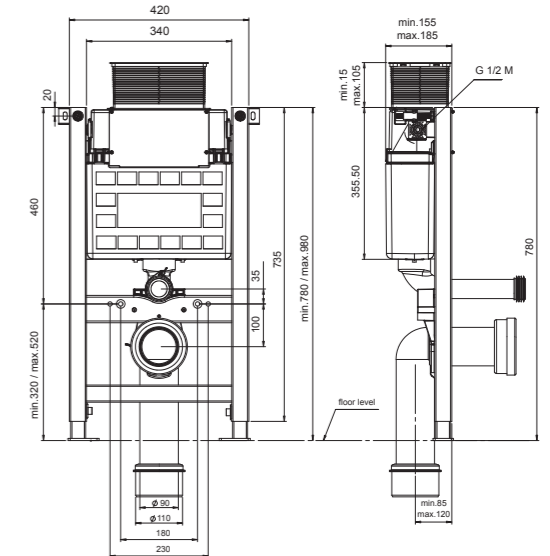

Install Fascia Plate to Top or Front