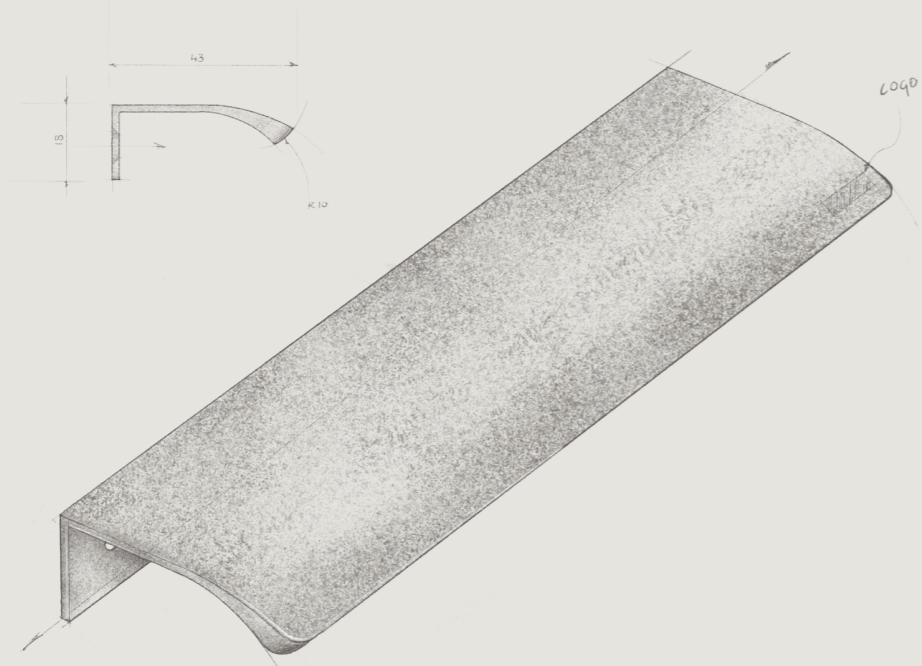

Colour Options

Handle Options

Unit Options

NEW

Brushed Nickel Handle

STOCKHOLM - 80cm Wall Hung - Midnight Grey Matt - Brushed Nickel Handle

50cm · Wall Hung · 1 Drawer · Gloss White

60cm · Wall Hung · 2 Drawer · Arctic Grey Matt