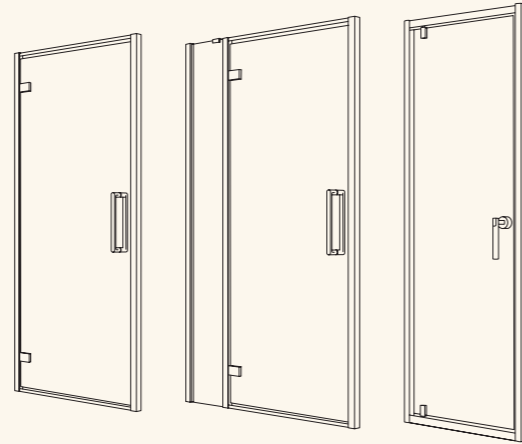

Hinged & Pivot Doors

These enclosures are hinged on one side and open outwards, giving you ample space to access your shower. Suitable for use in a recess, or add a side panel to create a full enclosure.

Pivot shower enclosure doors open outwards, creating a spacious showering experience while making access to the shower easy. It's important to ensure there is sufficient space in front of the shower when the door pivots open.

	ASPECT		ZEBA	CITY+
	Hinged	Hinged & Inline	Pivot	Pivot
700mm	•			•
760mm	•			•
800mm	•		•	•
900mm	•		•	•
1000mm		•		•
1100mm		•		
1200mm		•