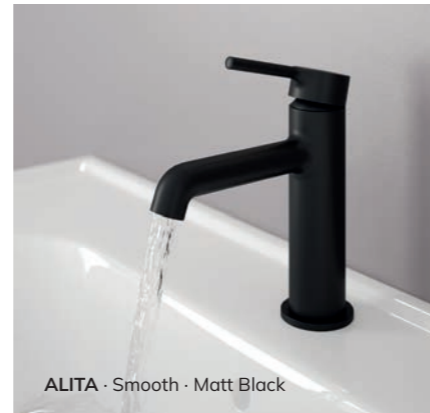

ALITA

Knurled & Smooth Handles Included

Cold Start Technology

Be cool with effortless control over your water temperature. The SONAS ALITA range with cold start technology allows you to save energy and provides the perfect balance of sustainable modern luxury.