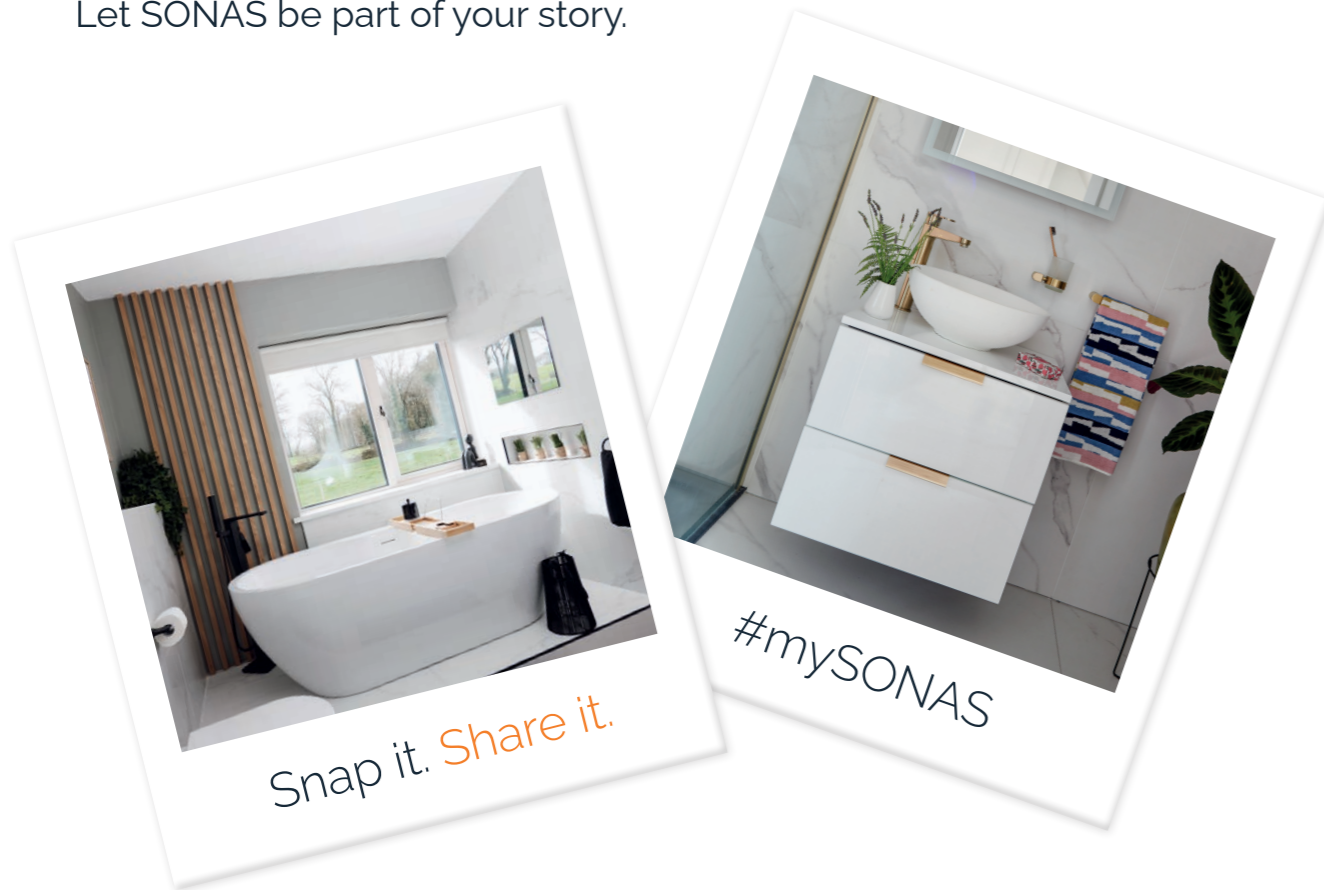

Real Bathrooms, in Real **HOMES.**

Let SONAS be part of your story.

Imagine more for **your bathroom**

Take a picture of our products in your bathroom and share them with us through our social media channels.

Don't forget to add the hashtag **#mySONAS**

Follow US: @sonasbathrooms