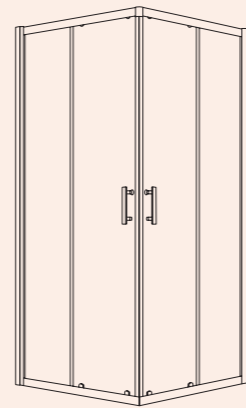

	CTP035	€105
---------------------------------------------------------------------------------------	--------	------

FOR SHOWER TRAYS

See pages 288 - 297

Corner Entry Doors

Ideal for bathrooms with limited space, corner entry enclosures serve as excellent space savers. Neatly fitting into any size bathroom, they provide a multitude of advantages. With a range of options available, there's a perfect style and size to suit your bathroom.