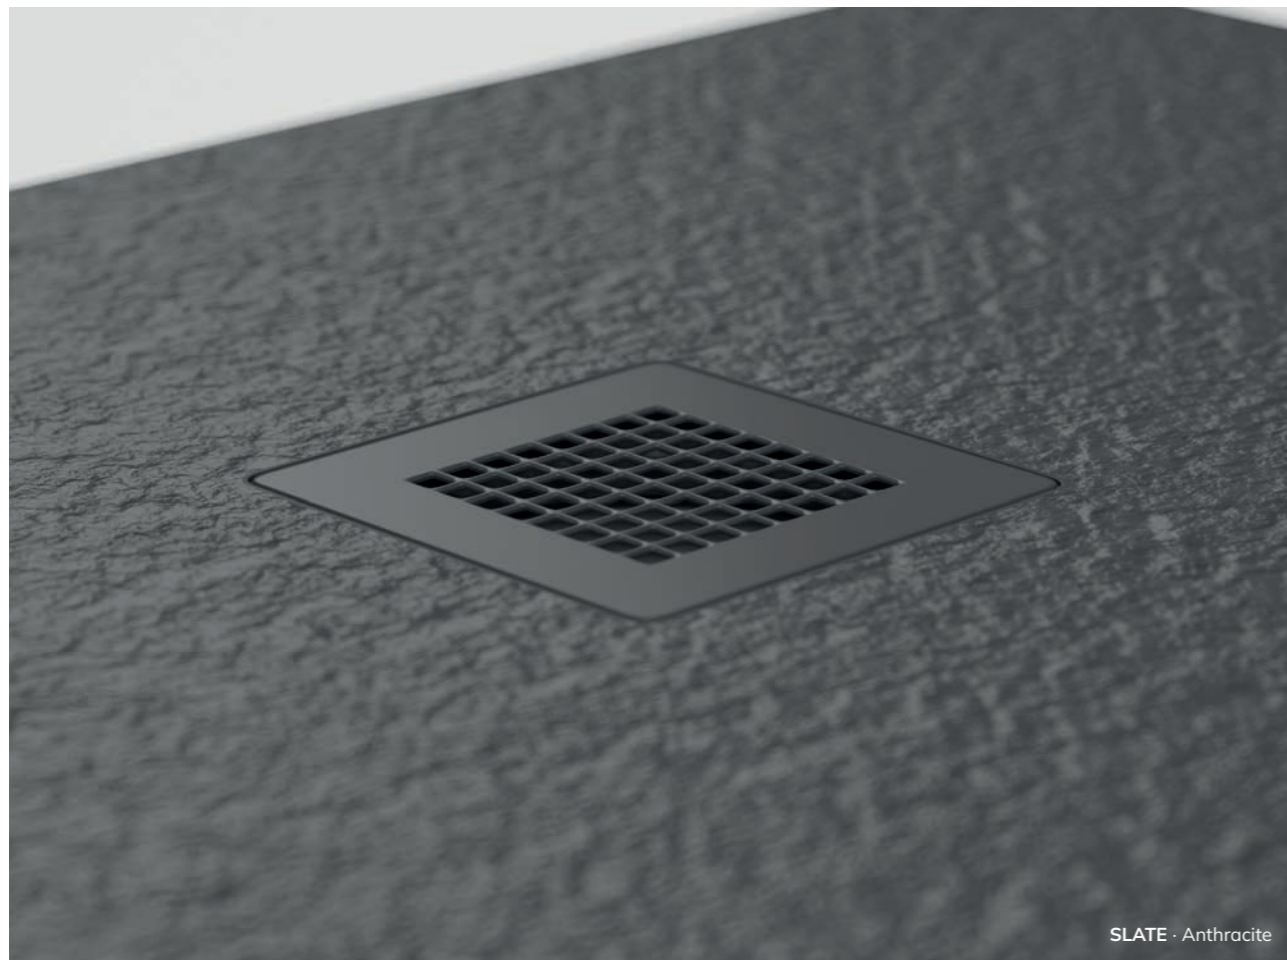

SLATE · Black · Quadrant