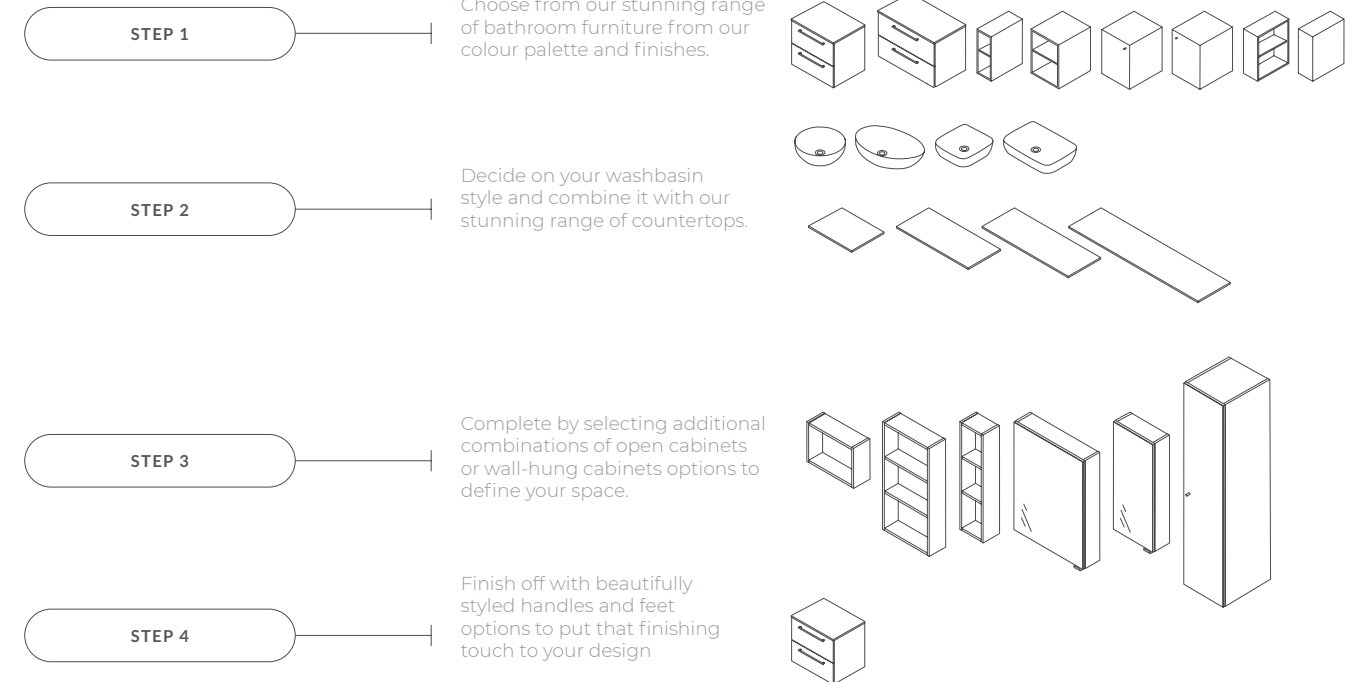

THE STEPS ARE SIMPLE:

INNOVATIVE PRODUCTION TECHNOLOGY USED TO CREATE REFINED FORMS WITH INCREASED DURABILITY

LONG-LASTING PROTECTION FROM HARMFUL BACTERIA

INCREASED MOISTURE PROTECTION TECHNOLOGY