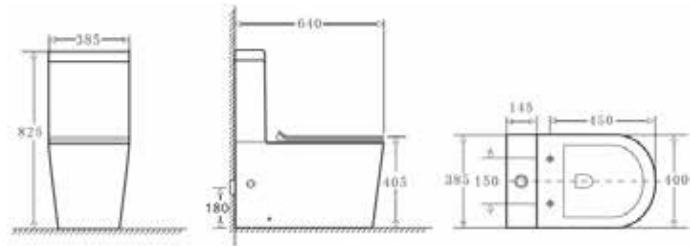

ELEGANCE FULLY SHROUDED