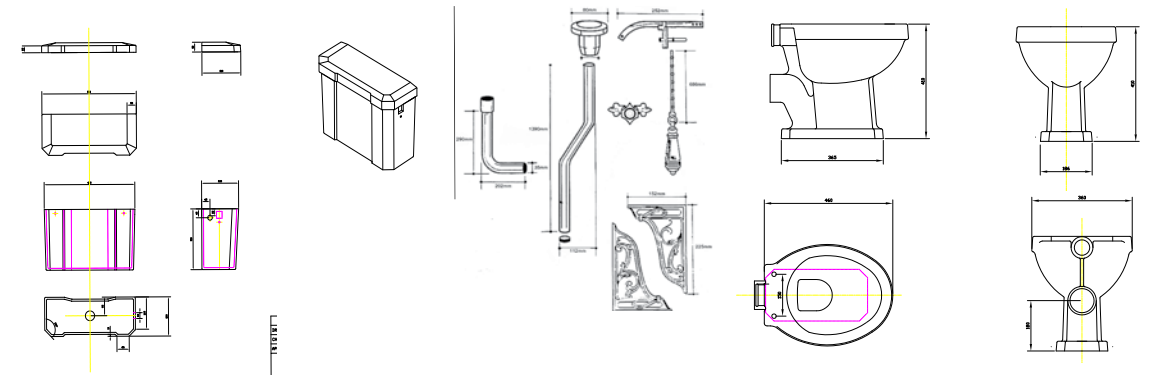

CASHEL

CLHPCS