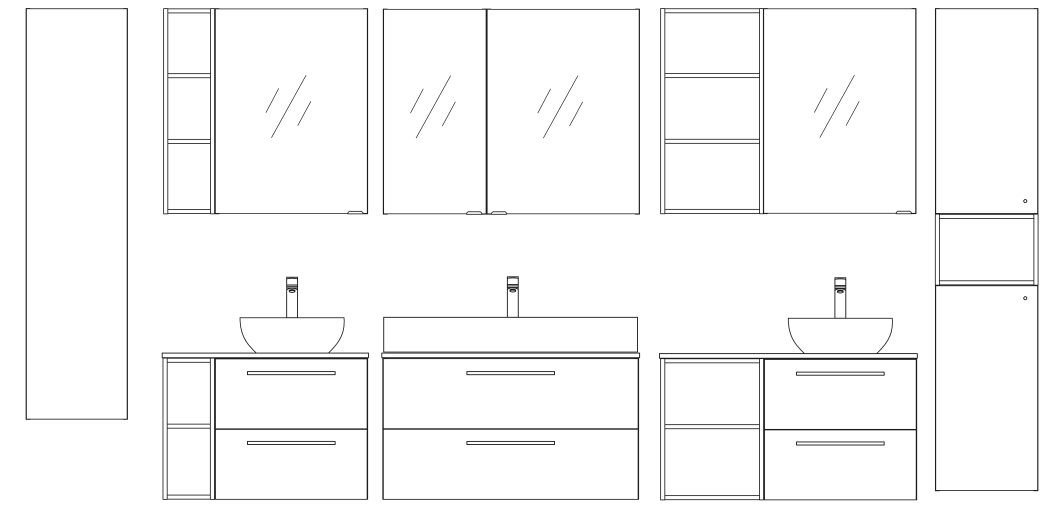

THE NEW LARGA MODULAR FURNITURE RANGE OFFERS UNLIMITED COMBINATIONS OF CABINETS, BASINS, HANDLES AND COLOURS FOR BATHROOMS OF ALL SIZES...

LARGA

...IT'S ALL ABOUT PERSONALISATION AND COMBINATIONS