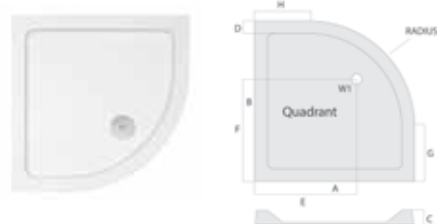

ELEMENTS SHOWER TRAYS

The Elements range of low profile shower trays are only 40mm high and they lend themselves to the latest bathroom trends and includes all the benefits of a solid cast stone shower tray. These shower trays suit any installation and makes it quick and easy to install.

FEATURES

- + 40% Lighter than a high wall stone resin tray
- + Solid cast stone shower tray
- + Made with WRAS approved phthalate free materials
- + 25 years guarantee
- + ABS finish
- + Waste position - W1

All shower trays come with fluidmaster shower waste as standard.

QUADRANT TRAY								
DIMENSIONS	C	D	E	F	G	H	CODE	Price
800 x 800mm	40	65	500	500	250	250	Q800L	€ 230
900 x 900mm	40	65	600	600	350	350	Q900L	€ 230
1000 x 1000mm	40	65	700	700	450	450	Q1000L	€ 355

OFFSET QUADRANT TRAY									
DIMENSIONS	SIDE	C	D	E	F	G	H	CODE	Price
900 x 800mm	LEFT	40	65	510	600	250	350	Q980LL	€ 265
900 x 800mm	RIGHT	40	65	510	600	250	350	Q980LR	€ 265
1000 x 800mm	LEFT	40	65	510	700	250	450	Q108LL	€ 275
1000 x 800mm	RIGHT	40	65	510	700	250	450	Q108LR	€ 275
1200 x 800mm	LEFT	40	65	510	900	250	650	Q128LL	€ 330
1200 x 800mm	RIGHT	40	65	510	900	250	650	Q128LR	€ 330
1200 x 900mm	LEFT	40	65	610	900	350	650	Q129LL	€ 350
1200 x 900mm	RIGHT	40	65	610	900	350	650	Q129LR	€ 350

SQUARE TRAY						
DIMENSIONS	C	D	E	F	CODE	Price
700 x 700mm	40	65	190	350	S700L	€ 210
760 x 760mm	40	65	190	380	S760L	€ 210
800 x 800mm	40	65	190	400	S800L	€ 210
900 x 900mm	40	65	190	450	S900L	€ 255
1000 x 1000mm	40	65	190	500	S1000L	€ 310

ELEMENTS SHOWER TRAYS

The Elements range of low profile shower trays are only 40mm high and they lend themselves to the latest bathroom trends and includes all the benefits of a solid cast stone shower tray. These shower trays suit any installation and makes it quick and easy to install.

FEATURES