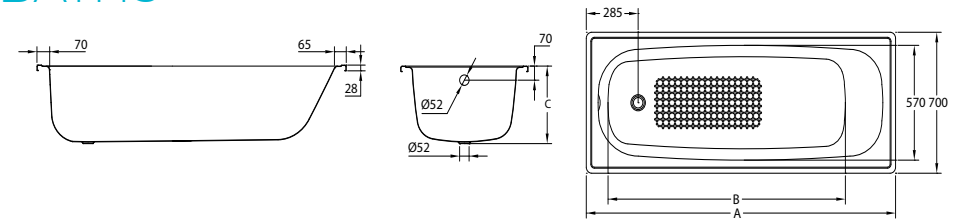

STEEL BATHS