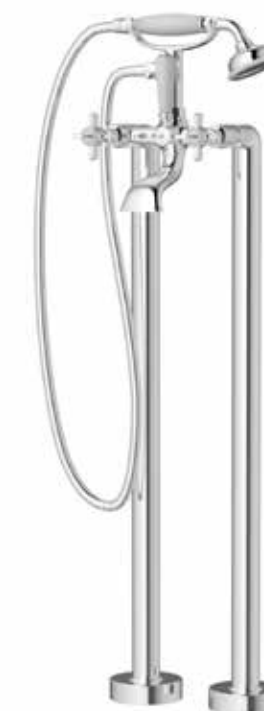

FREE STANDIND BATH MIXER

€ 560

CTHEFSBSM

Minimum Operating Pressure 1+bar

All prices include VAT

Always consult your installer to ensure your site conditions meet minimum operating pressure requirements