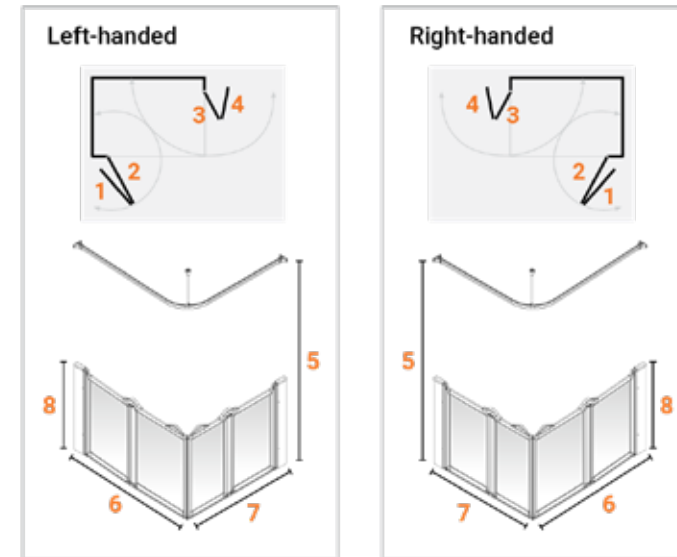

HALF HEIGHT SHOWER DOORS

Features

- + Handed & Non-handed
- + Suitable for shower trays
- + Bi-fold doors to '6' and '7' sides
- + L-shaped curtain rail supplied
- + Handles are included with Option E screens
- + Standard 1800mm wide x 1800mm drop shower curtains supplied

DIMENSIONS	HAND	1	2	3	4	5	6	7	8	CODE	Price
800 x 800mm	NH	332mm	377mm	377mm	332mm	1880mm	800mm	800mm	750mm	91041N	€ 1033
820 x 820mm	NH	342mm	387mm	387mm	342mm	1880mm	820mm	820mm	750mm	91043N	€ 1033
900 x 900mm	NH	382mm	427mm	427mm	382mm	1880mm	900mm	900mm	750mm	91045N	€ 1033
1000 x 700mm	Left	432mm	477mm	327mm	282mm	1880mm	1000mm	700mm	750mm	91047L	€ 1033
1000 x 700mm	Right	432mm	477mm	327mm	282mm	1880mm	1000mm	700mm	750mm	91047R	€ 1033
1000 x 800mm	Left	432mm	477mm	377mm	332mm	1880mm	1000mm	800mm	750mm	91319L	€ 1033
1000 x 800mm	Right	432mm	477mm	377mm	332mm	1880mm	1000mm	800mm	750mm	91319R	€ 1033
1000 x 1000mm	NH	432mm	477mm	477mm	432mm	1880mm	1000mm	1000mm	750mm	91048N	€ 1033
1200 x 700mm	Left	532mm	577mm	327mm	282mm	1880mm	1200mm	700mm	750mm	91053L	€ 1033
1200 x 700mm	Right	532mm	577mm	327mm	282mm	1880mm	1200mm	700mm	750mm	91053R	€ 1033
1200 x 820mm	Left	532mm	577mm	387mm	342mm	1880mm	1200mm	820mm	750mm	91054L	€ 1033
1200 x 820mm	Right	532mm	577mm	387mm	342mm	1880mm	1200mm	820mm	750mm	91054R	€ 1033
1200 x 900mm	Left	532mm	577mm	427mm	382mm	1880mm	1200mm	900mm	750mm	91056L	€ 1033
1200 x 900mm	Right	532mm	577mm	427mm	382mm	1880mm	1200mm	900mm	750mm	91056R	€ 1033
1200 x 1200mm	NH	532mm	577mm	577mm	532mm	1880mm	1200mm	1200mm	750mm	91055N	€ 1273

HALF HEIGHT SHOWER DOORS

Our complete range of half-height care shower screen solutions for both alcove and corner installations can help you create the perfect showering environment. With lifetime guarantees you can be assured of the best quality available.

Designed and developed with healthcare, installation and technical professionals this range of solutions for tray or wet room installations that provide ease of use, ease of installation and raise the bar on quality to ensure a longer life.

Please note: Bottom door seals are water barriers, not water proof. If using a curtain, it should be long enough to protect the doors seals.

Please note: Compensators are set at mid point giving 14.5mm in and out adjustment on one side. Screen width needs to be less than the length of the tray and provide adequate access for user. Screens only suitable for Pipe Duct Trays.

All prices include VAT