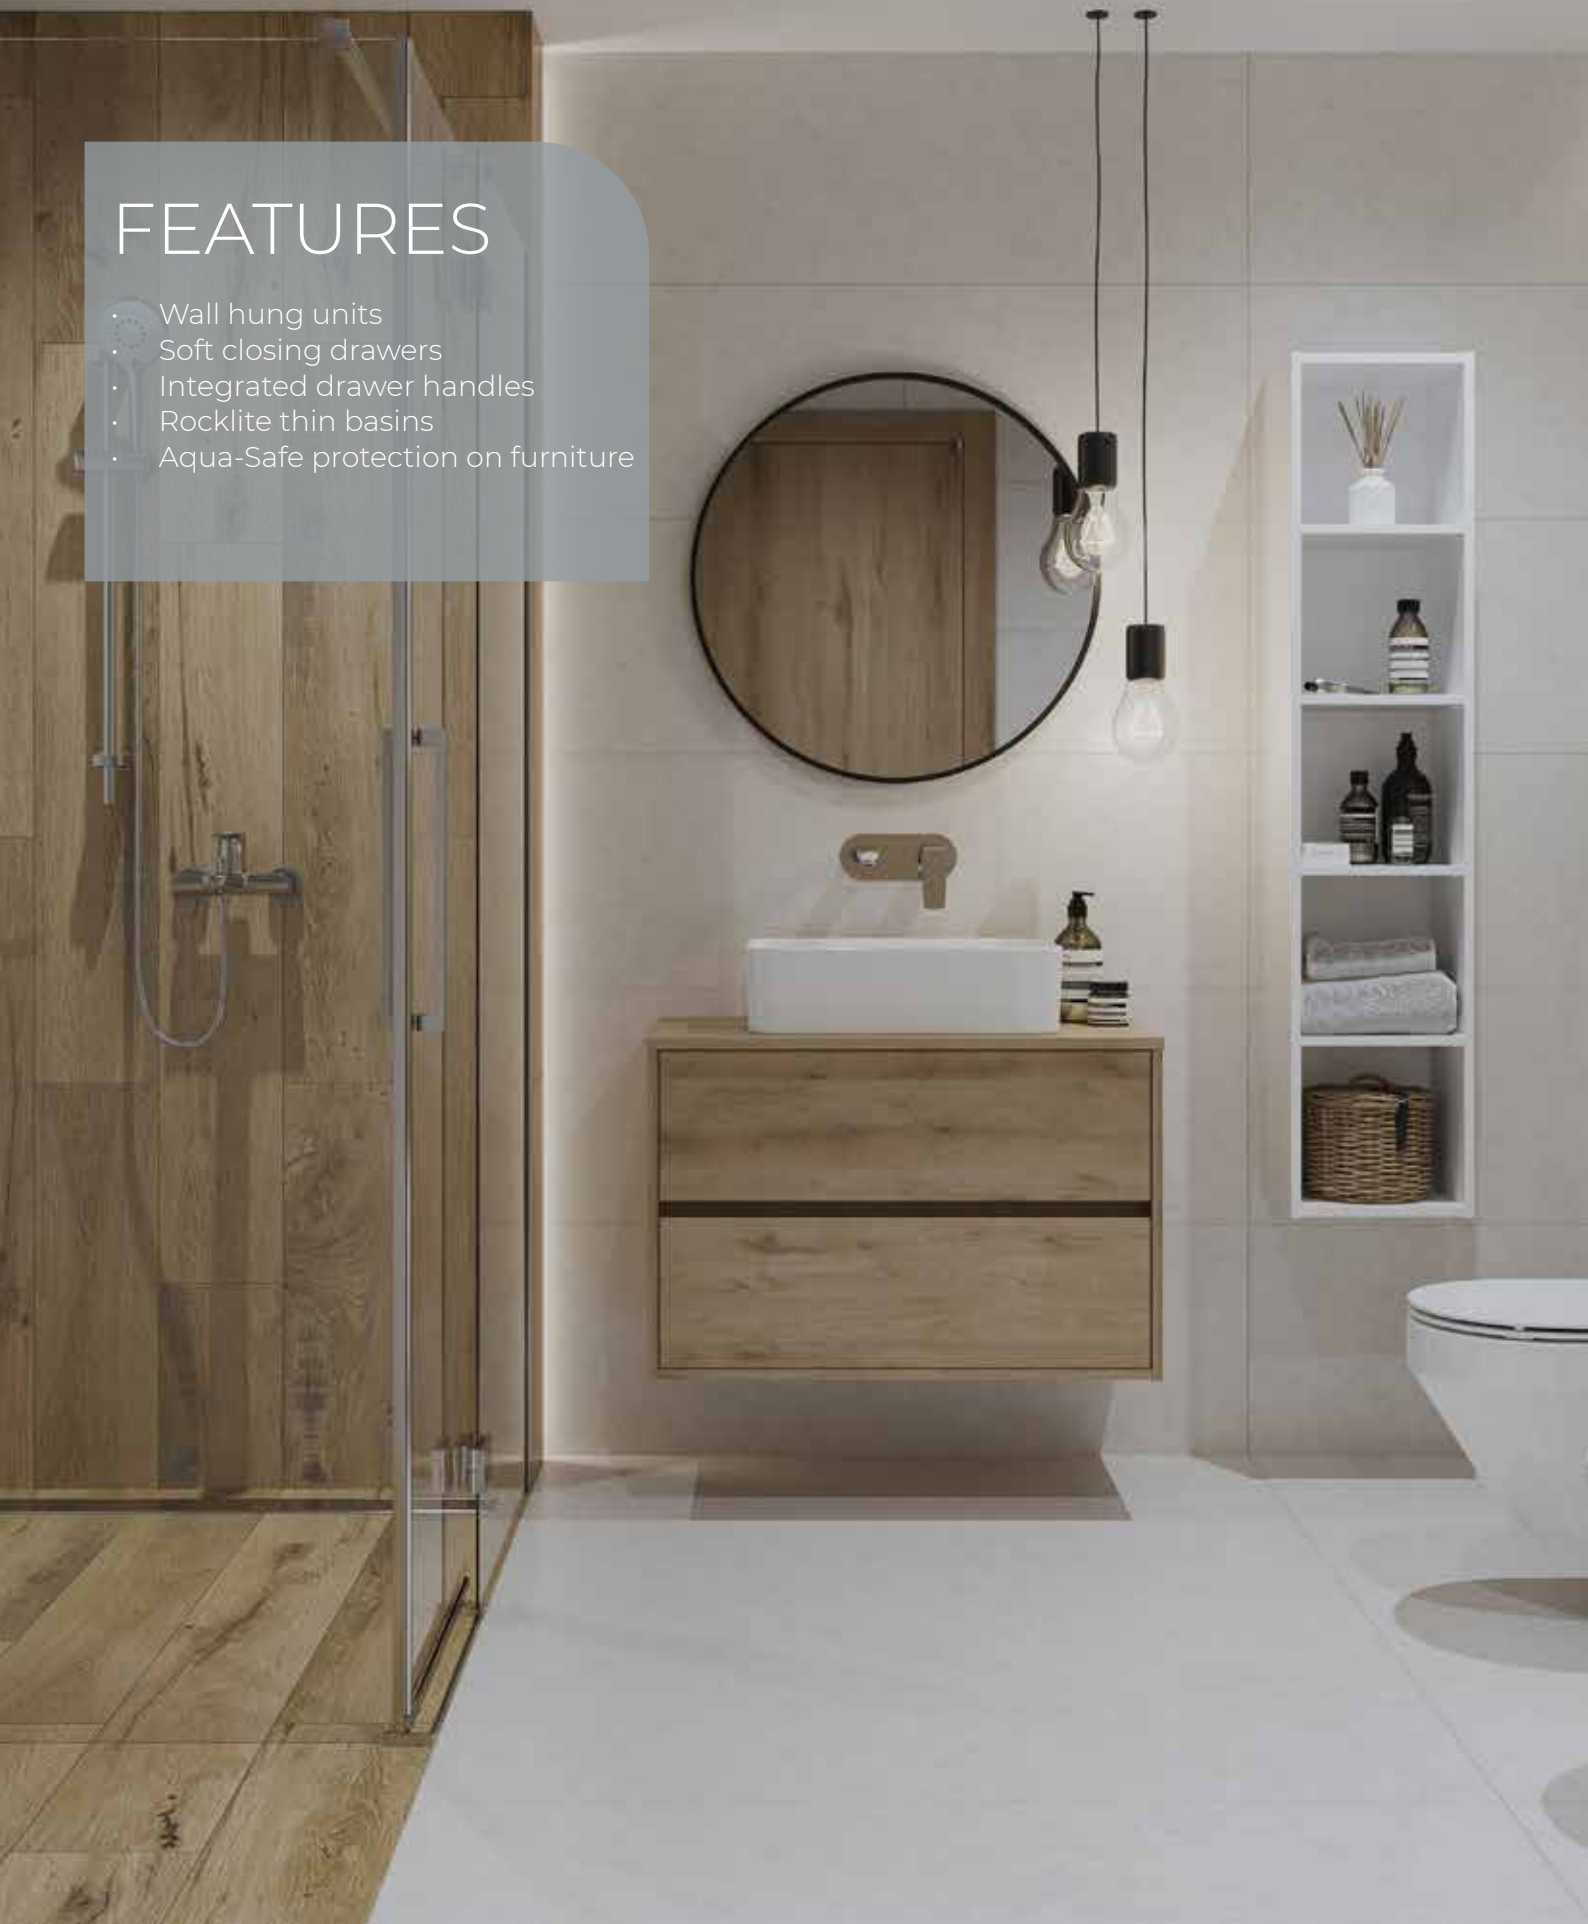

CRI100G  
595 x 1010 x 460mm

€ 1110

**1000MM BASIN & WALL HUNG UNIT  
GLOSS WHITE**

CRI100W  
595 x 1010 x 460mm

€ 1050

All prices include VAT All dimensions are HxWxD and in mm  
Taps not included see pages 165 - 211

## FEATURES

- Wall hung units
- Soft closing drawers
- Integrated drawer handles
- Rocklite thin basins
- Aqua-Safe protection on furniture

**500MM BASIN & WALL HUNG UNIT OAK**

CRI500

598 x 505 x 400MM

**€ 700**