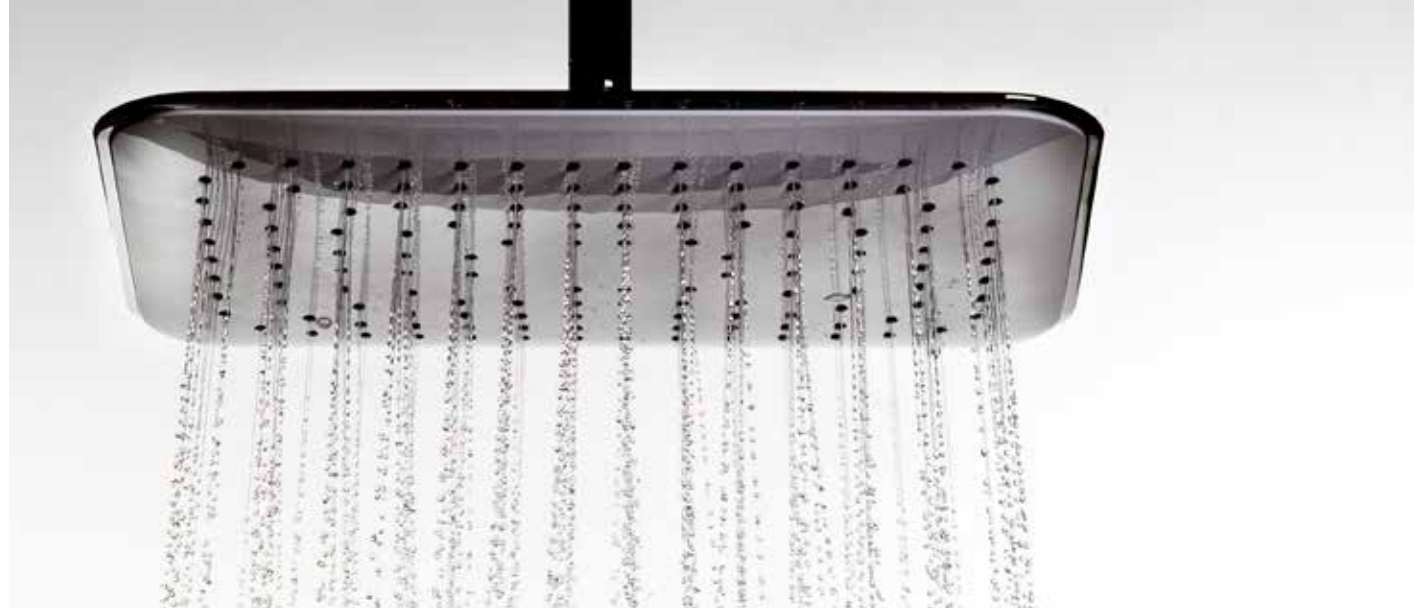

ABS SHOWER HEADS

SQUARE ROUNDED CORNERS SHOWER HEAD

356AD20X **€ 72**
200 x 200 mm
Chrome plated ABS
Self Cleaning Silicon Anti-limescale Jets

ROUND MINIMAL DELUXE SHOWER HEAD

356MD20X - Ø200 mm **€ 87**
356MD30X - Ø300 mm **€ 144**
Chrome plated ABS
Self Cleaning Silicon Anti-limescale Jets

SQUARE MINIMAL DELUXE SHOWER HEAD

356SD20X - 200x200mm **€ 87**
356SD30X - 300x300mm **€ 144**
Chrome plated ABS
Self Cleaning Silicon Anti-limescale Jets

SHOWER HEADS - STAINLESS STEEL & BLACK (NEW)

SQUARE WITH ROUNDED CORNERS ULTRA SLIM SHOWER HEAD

357UFD40X STAINLESS STEEL **€ 349**
400 x 400 mm
Polished Stainless Steel
Self Cleaning Silicon Anti-Limestone jets.

ROUND ULTRA SLIM SHOWER HEAD

357UFD40X STAINLESS STEEL **€ 349**
Ø400 mm
Polished Stainless Steel
Self Cleaning Silicon Anti-Limestone jets.

SQUARE BLACK ULTRA SLIM SHOWER HEAD

357UFS20N0X BLACK (NEW) **€ 269**
200 x 200 mm